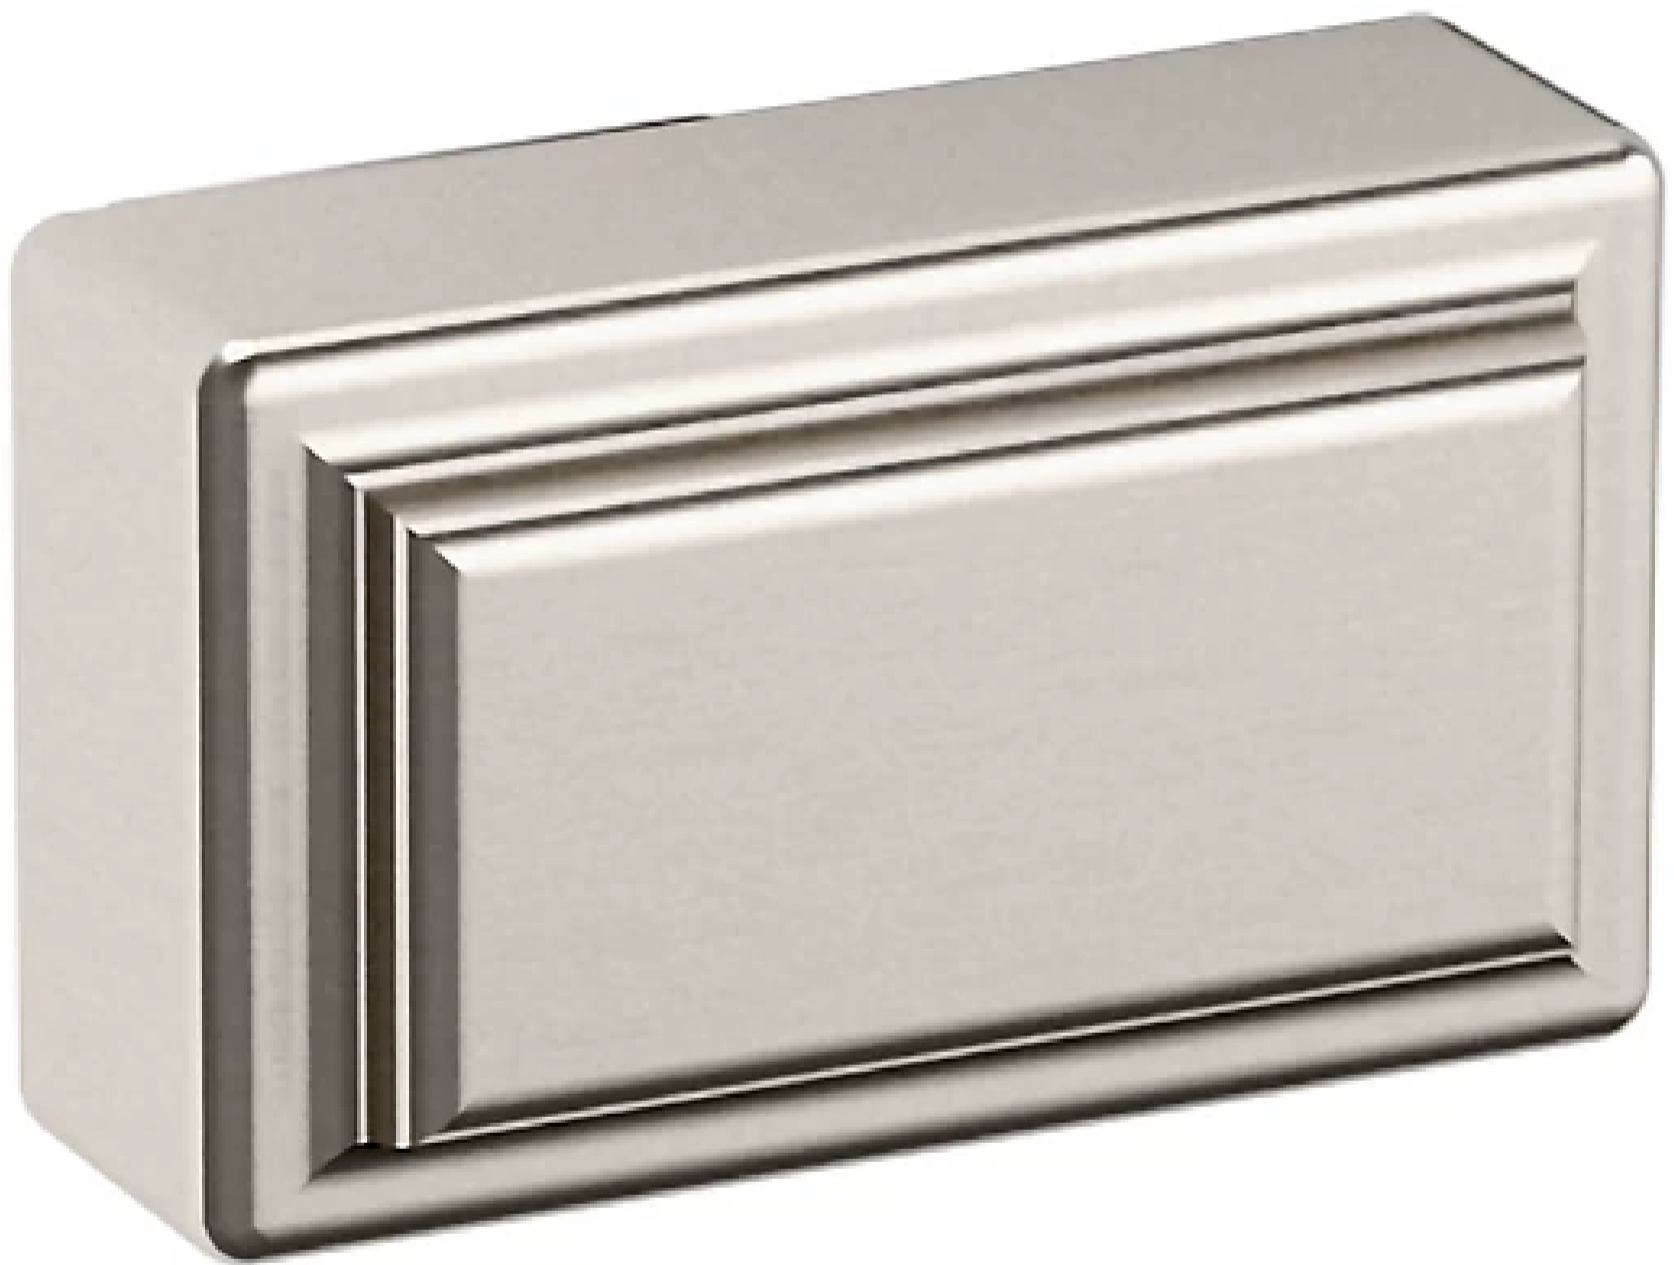

4425 RECTANGLE RAISED KNOB

SPECIFICATIONS

STYLE	Traditional
CABINET KNOB DIAMETER	1.5
PROJECTION	1.1

4425 RECTANGLE RAISED KNOB

ESTATE PORTFOLIO

Model Number:
4425.150.BIN

Key Features

- ✓ This family is available in a knob, and 4", 6", 12", and 18" Pull
- ✓ Solid brass construction, feeling the difference in quality in every piece of cabinet hardware.
- ✓ Nickel plating is oxidized and then hand relieved and lacquered to embody the look of treasured antiquity.
- ✓ Mounting Hardware included

FINISHES OPTIONS

Satin Nickel - 150, US15

Lifetime (PVD) Polished Nickel - 055

Polished Chrome - 260

Lifetime (PVD) Polished Brass - 003

Lifetime (PVD) Satin Brass - 044

Satin Black - 190

Venetian Bronze - 112, 11P

Non-lacquered Brass - 031

all measurements in inches

SPECIFICATIONS

STYLE	Traditional
CABINET KNOB DIAMETER	1.5
PROJECTION	1.1