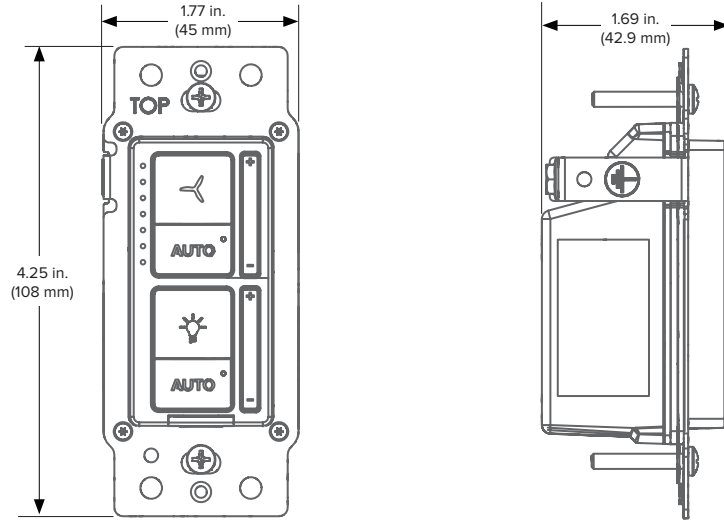

WALL CONTROL

SEAMLESS CONTROL THAT'S RIGHT ON YOUR LEVEL

Technical Specifications

Ordering Information	Compatibility	Construction	Operating Voltage	Watts	Controls	Installation
C-BTWC-03-04-00-US C-BTWC-03-04-00-AU	es6 [®] Haiku [®] Haiku Coastal Haiku L ¹ i6 Speakeasy™ Big Ass Fans [®] Turbo6 Mammoth™ Bison™	Made from durable polycarbonate Backlight illumination White finish	100–277 VAC, 1 Φ, 50/60 Hz	< 0.2 W	Controls up to four fans Fan and light on/off Speed adjustment Light brightness adjustment	Installs to wall junction box using standard AC wiring (within 50 ft [15 m] line of sight to fan) Requires dedicated circuit