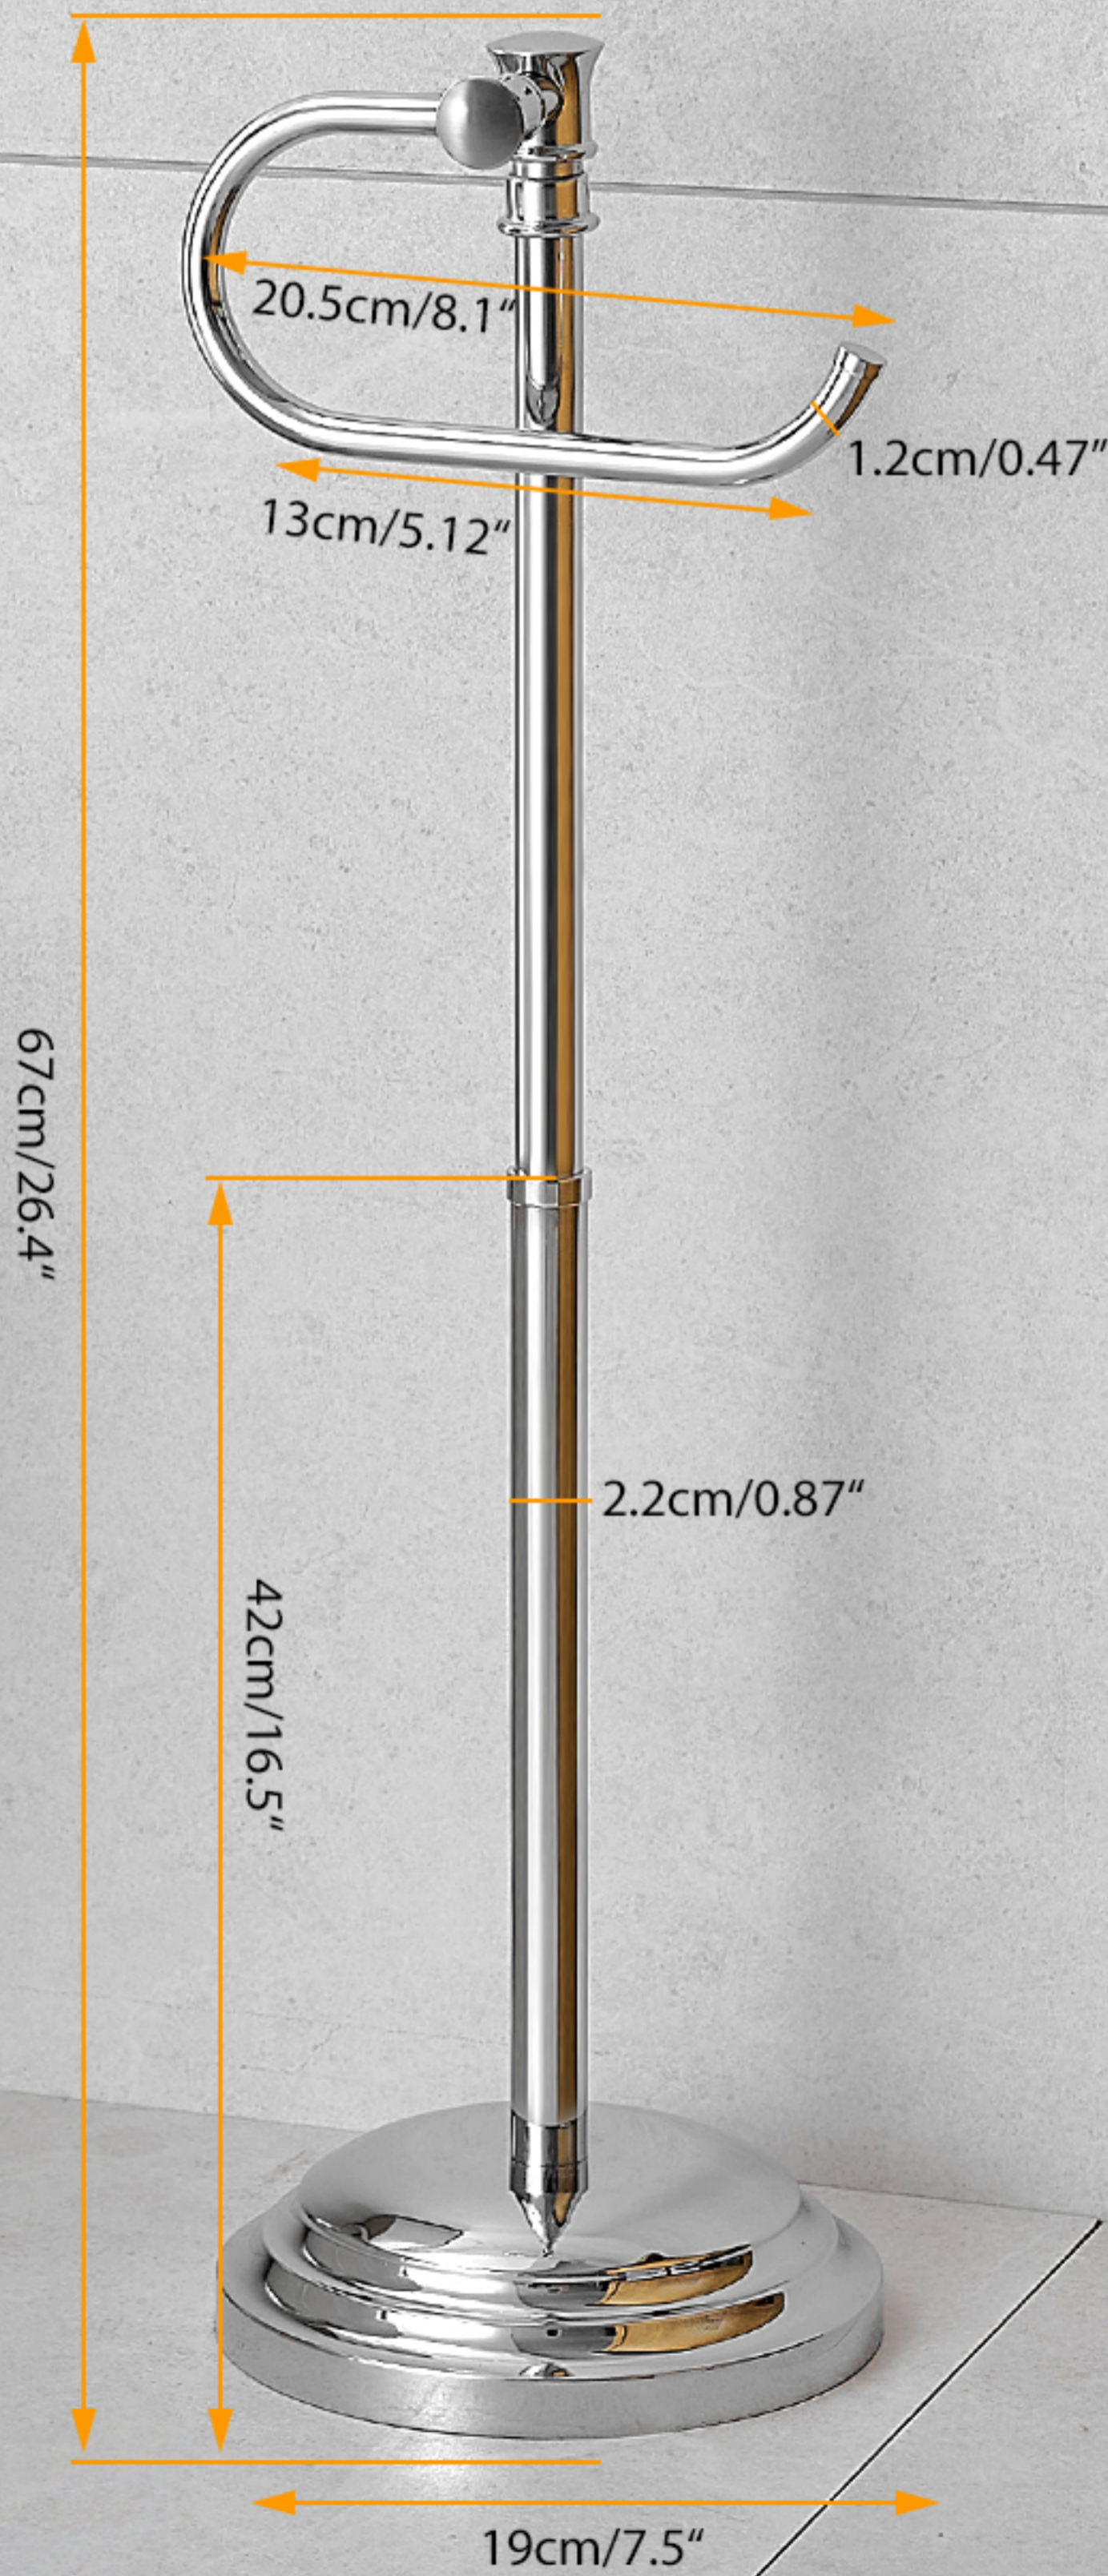

# FITS VARIOUS SIZE OF PAPER ROLL

REGULAR  
1X

BIG  
1.33X

MEGA  
1.67X

SUPER  
1.83X

DOUBLE  
2X