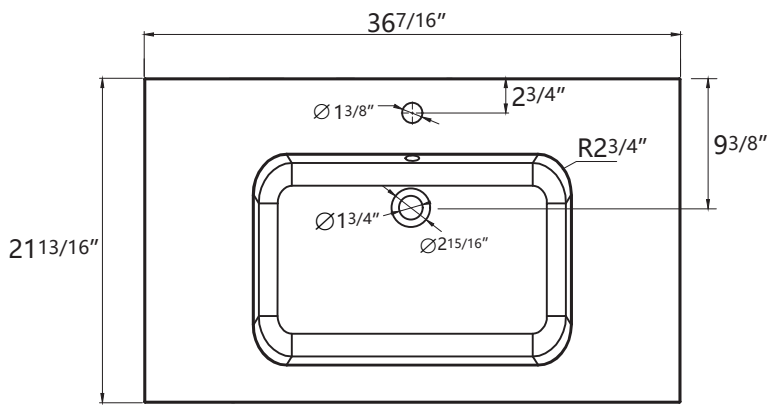

# RIO 36"

## COUNTERTOP SIZE

Top View

Front View

Side View

## VANITY SIZE

Front View

Side View