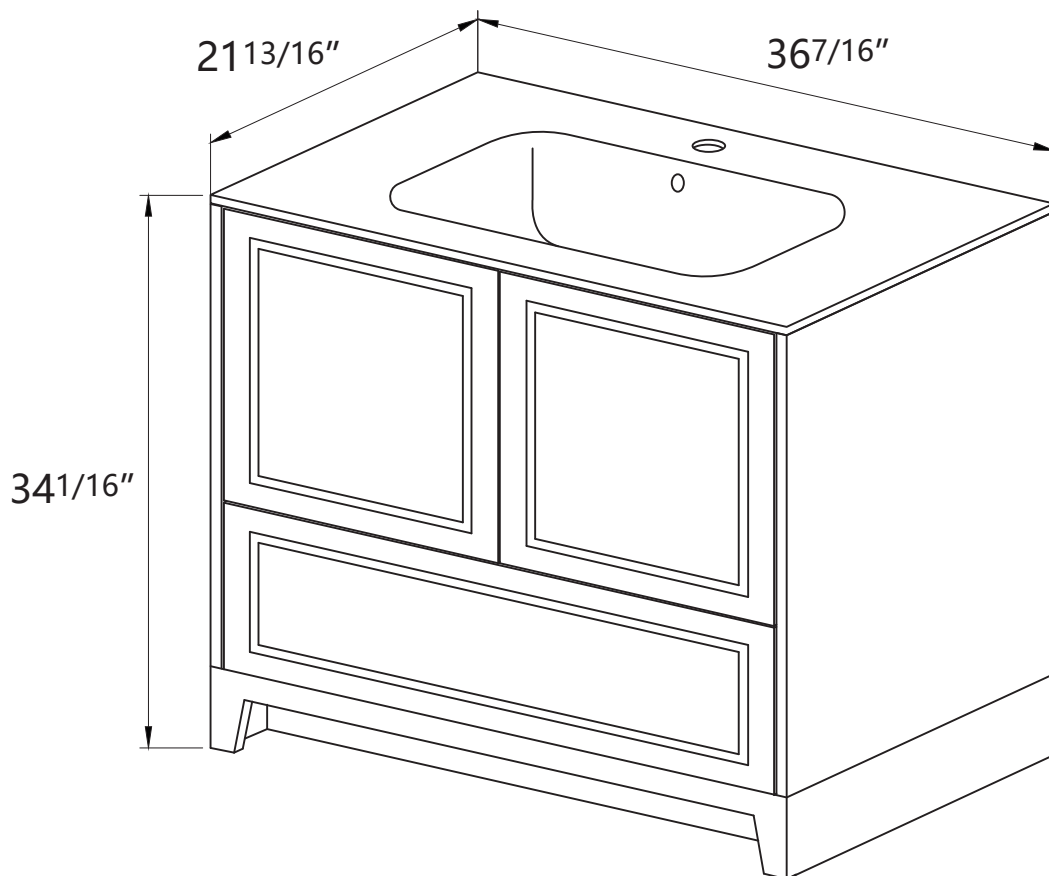

# RIO 36"

## COUNTERTOP SIZE

Top View

Front View

Side View

## VANITY SIZE

Front View

Side View