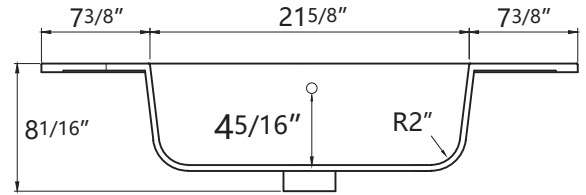

# RIO 36"

## COUNTERTOP SIZE

Top View

Front View

Side View

## VANITY SIZE

Front View

Side View