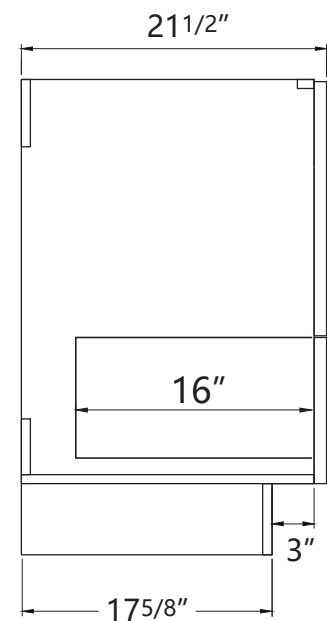

# RIO 36"

## COUNTERTOP SIZE

Top View

Front View

Side View

## VANITY SIZE

Front View

Side View