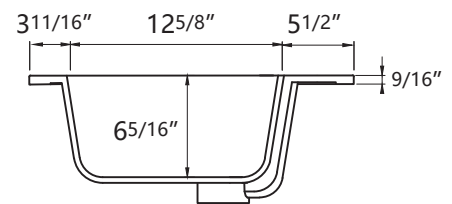

# RIO 36"

## COUNTERTOP SIZE

Top View

Front View

Side View

## VANITY SIZE

Front View

Side View