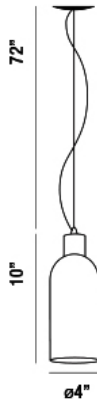

LUNGA, 1-LIGHT PENDANT

Product Details

Item No.	:	30451-032
Finish	:	Chrome
Shade	:	Smoke
Diameter	:	4"
Height	:	10"
Est. Weight	:	3.74 lbs
Approval	:	cETLus

BULB DETAILS

No. of Bulbs	:	1
Bulb Type	:	B10
Bulb Wattage	:	60W
Bulb Socket	:	E12
Input Voltage	:	120V
Dimmable	:	No
Bulb Included	:	No

Options Available

ITEM NO.	FINISH	SHADE
30451-018	Chrome	Clear
30451-025	Chrome	Amber
30451-032	Chrome	Smoke

TECHNICAL DETAILS

Hanging Support Type	:	Aircraft Cable
Aircraft Cable Length	:	72"
Power Wire Length	:	72"

Rippled bottle shaped hand blown glass suspended from a chrome canopy

PROJECT INFORMATION

Job Name: Date: Type:

Comments: