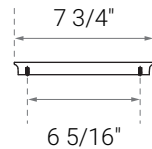

Handle A:

Overall length : 7 3/4" (197mm)
 center to center : 6 5/16" (160mm)

Handle B:

Overall length : 9" (229mm)
 center to center : 7 9/16" (192mm)