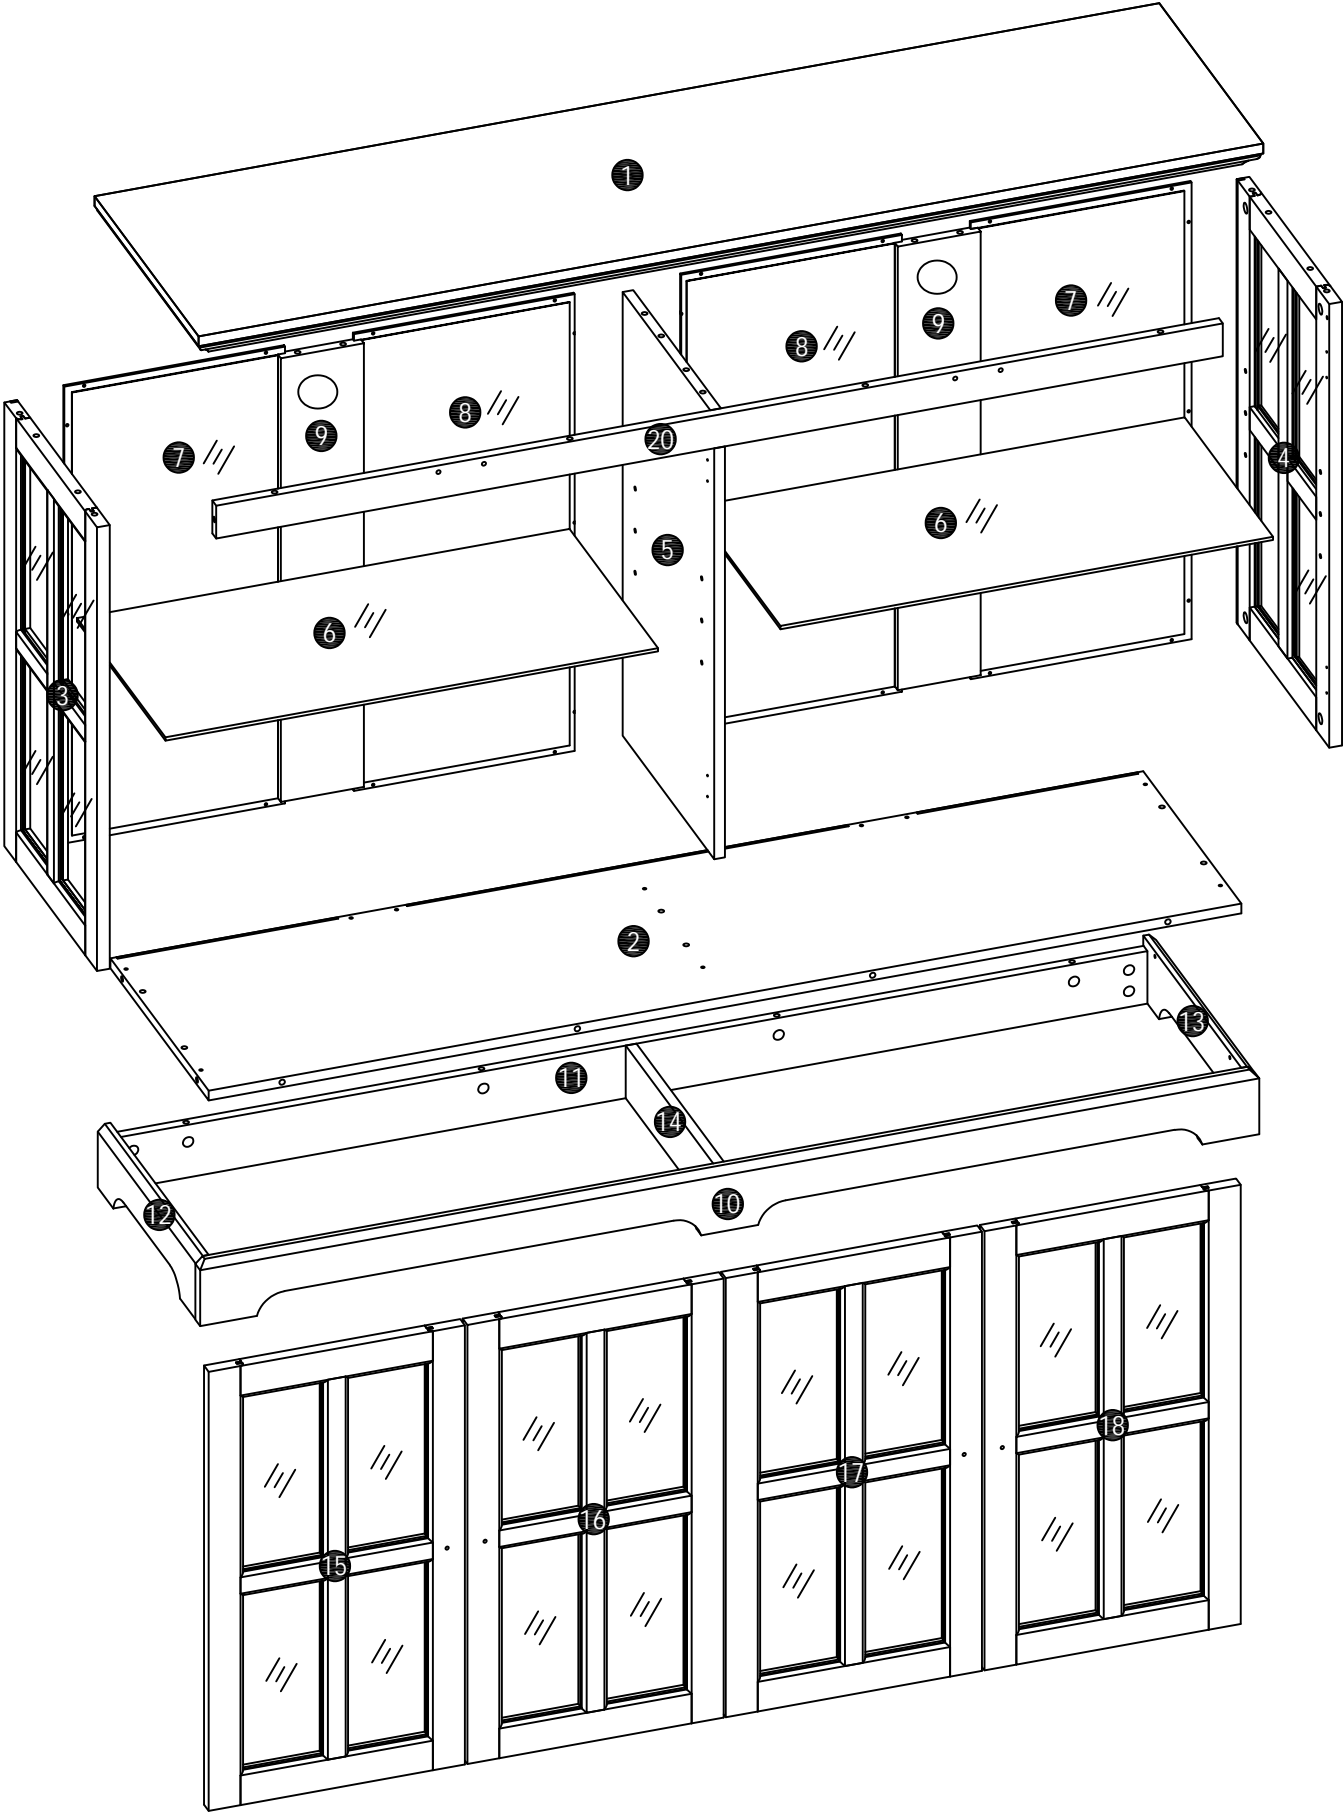

FOUR DOORS GLASS CABINET

Assembly Instruction

NOTE: This instruction manual contains IMPORTANT safety information. Please read carefully before assembling the product

List of Parts

Hardware

A x 51+2

Ø6 x 34mm

B x 35+2

Ø15 x 10mm

C x 12+1

Ø8*30mm

D x 8+1

Ø3*12mm

E x 4

F x 4