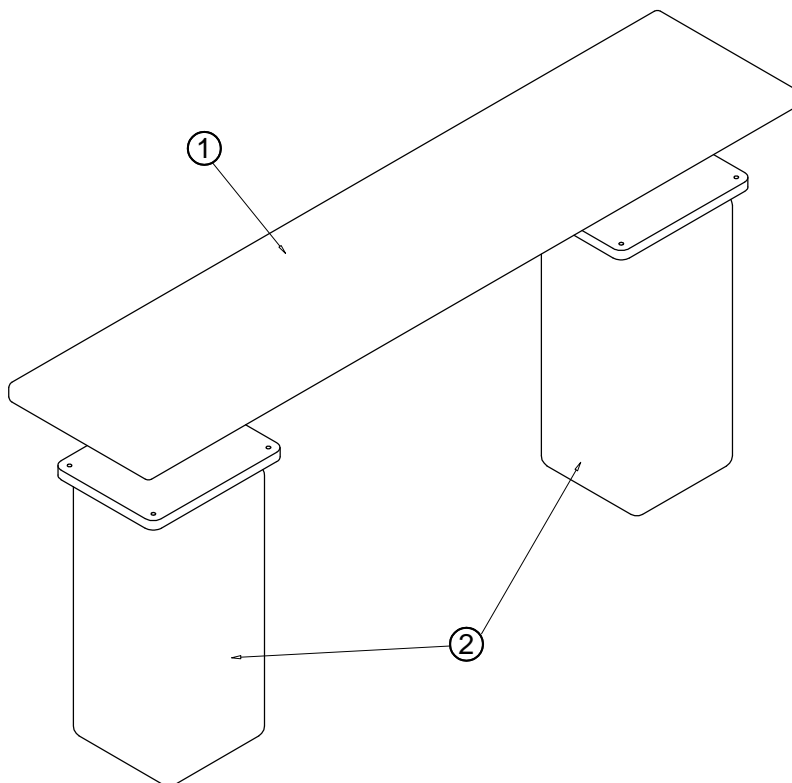

**ASSEMBLY INSTRUCTION FOR
MODEL: PECOS CONSOLE TABLE**

HARDWARE LIST				
A		Bolt	Ø8 x 45mm	8
B		Lock Washer	Ø9 x Ø13mm	8
C		Flat Washer	Ø8 x Ø20mm	8
D		Allen Key	4 x 110mm	1

**ASSEMBLY INSTRUCTION FOR
MODEL: PECOS CONSOLE TABLE**

STEP 1