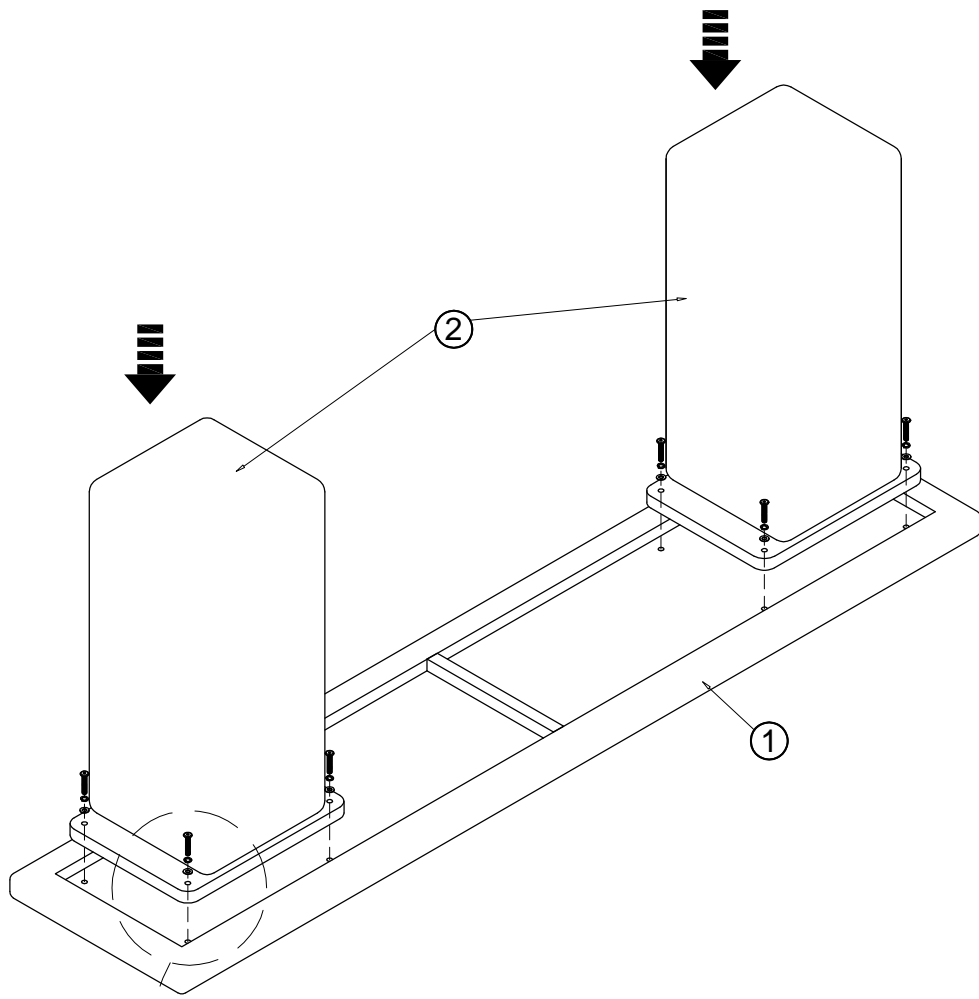

**ASSEMBLY INSTRUCTION FOR
MODEL: PECOS CONSOLE TABLE**

HARDWARE LIST				
A		Bolt	Ø8 x 45mm	8
B		Lock Washer	Ø9 x Ø13mm	8
C		Flat Washer	Ø8 x Ø20mm	8
D		Allen Key	4 x 110mm	1

**ASSEMBLY INSTRUCTION FOR
MODEL: PECOS CONSOLE TABLE**

STEP 1