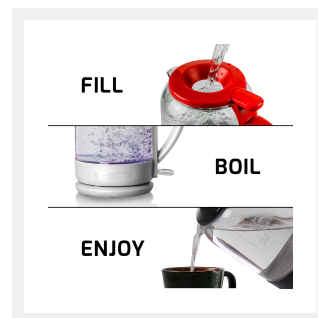

Ovente Electric Glass Hot Water Kettle 1.5 Liter with ProntoFill Technology The Easy Fill Solution (KG516 Series)

Key Features

FILL, BOIL, ENJOY...ALL WITH THE LID ON – Just fill it with water, boil, then enjoy a hot and delicious beverage.

PRONTOFILL™ LID – Pour water right over the lid for easy filling. It also has a convenient feature that keeps hot steam inside the kettle to avoid burning your hand.

1500-WATT HEATING POWER – boils up to 1.5L of water in under 7 minutes, cutting the waiting time significantly. It is also good for multiple servings making it perfect for large gatherings.

BOROSILICATE GLASS – Designed to resist extreme temperatures, making the kettle not only long-lasting but also easy to clean.

CONCEALED HEATING ELEMENT – Durable stainless-steel interior withstands extreme heat for safe operation while preventing limescale buildup.

STAINLESS STEEL FILTER – comes with an easy-pour spout that filters out residue while providing maximum control when pouring.

COOL-TOUCH HANDLE – Prevents burns and is easy to lift and pass around with a comfortable grip.