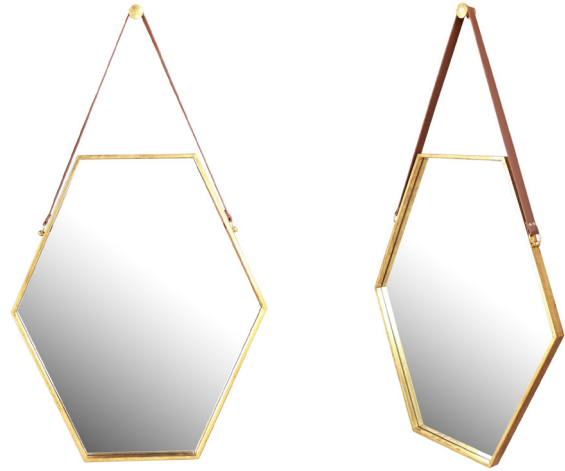

ELLAHOME

SKU#

MR24

Overall

36”h x 30”w x 2”d

Description

Your keen sense of interior design will be remembered when you choose this exquisite hexagon mirror. Made from metal, this piece boasts a geometric frame while attaching to the wall on a simplistic hanger. Place this piece in an entryway or small bathroom.

Finish Options

-  AB Antique Black
-  BB Bronzed Brass
-  DO Deep Ocean
-  DG Distressed Gray
-  FB Flat Black
-  GL Gold Leaf (+15%)
-  MB Metallic Bronze
-  MG Metallic Graphite
-  OW Oyster White
-  SL Silver Leaf (+15%)

Milano Hexagon Mirror

Materials

Metal

Weight

30 lb