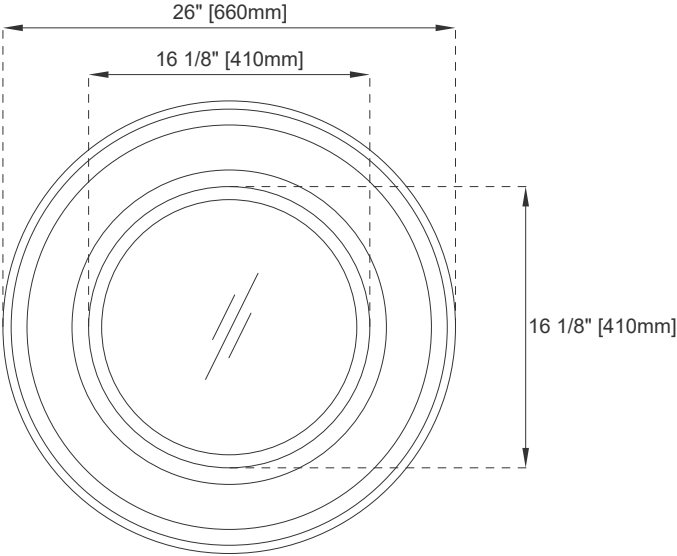

# 26" MIRROR

VANITIES

---

## Features and Materials

Solids: Soft Maple  
Panels: Plywood  
Installation Type: Wall Mounted  
Bevel on Mirror: 1"

## Dimension

Width: 26"  
Depth: 2-3/8"  
Height: 26"

# 26" MIRROR

Top View

Front View

Side View

All dimensions are nominal