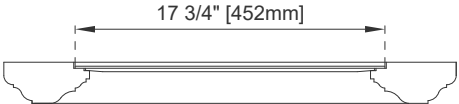

# 26" MIRROR

VANITIES

---

## Features and Materials

Solids: Soft Maple  
Panels: Plywood  
Installation Type: Wall Mounted  
Bevel on Mirror: 1"

## Dimension

Width: 26"  
Depth: 2-3/8"  
Height: 26"

# 26" MIRROR

Top View

Front View

Side View

All dimensions are nominal