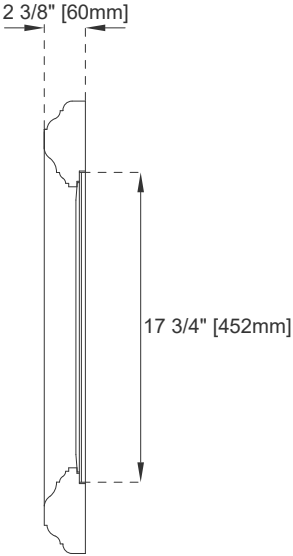

# 26" MIRROR

VANITIES

---

## Features and Materials

Solids: Soft Maple  
Panels: Plywood  
Installation Type: Wall Mounted  
Bevel on Mirror: 1"

## Dimension

Width: 26"  
Depth: 2-3/8"  
Height: 26"

# 26" MIRROR

Top View

Front View

Side View

All dimensions are nominal