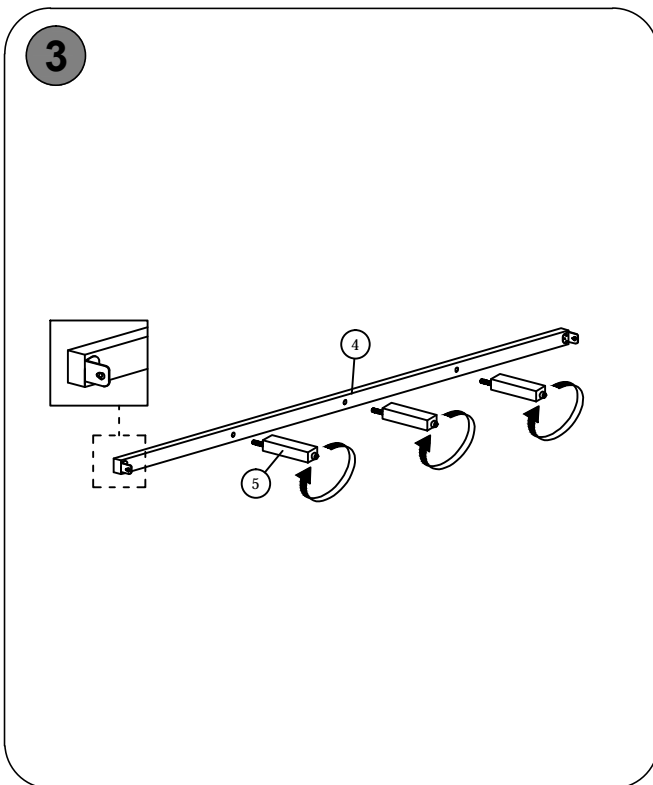

- Part 3 - Side Rails
- Part 4 - Center Support Bar
- Part 5 - Support Legs
- Part 6 - Slats

2 IMPORTANT ASSEMBLY INFORMATION

Assembly Step Ensure the side rail bracket is fully hooked onto bolt loosely threaded with both washers on the OUTSIDE of the bracket first, then proceed to fully tightening all 4 corners.

+ Parts Included

① HEADBOARD
(1 PC)

② FOOTBOARD
(1 PC)

③ SIDE RAILS
(2 PCS)

④ CENTER SUPPORT BAR
(1 PC)

⑤ SUPPORT LEGS
(3 PCS)

⑥ SLATS
(1 SET)

+ Hardware Included

A M4 x 20mm
(2 PCS)

B M4 x 38mm
(9 PCS)

C M5
(1 PC)

ASSEMBLY INSTRUCTIONS

QUEEN

ASSEMBLY INSTRUCTIONS

QUEEN

5