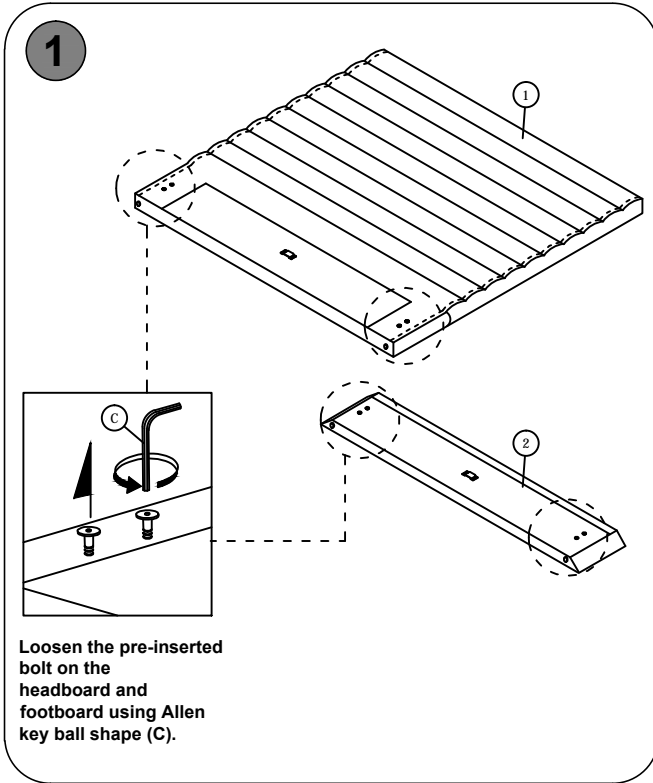

- Part 3 - Side Rails
- Part 4 - Center Support Bar
- Part 5 - Support Legs
- Part 6 - Slats

2 IMPORTANT ASSEMBLY INFORMATION

Assembly Step Ensure the side rail bracket is fully hooked onto bolt loosely threaded with both washers on the OUTSIDE of the bracket first, then proceed to fully tightening all 4 corners.

+ Parts Included

① HEADBOARD
(1 PC)

② FOOTBOARD
(1 PC)

③ SIDE RAILS
(2 PCS)

④ CENTER SUPPORT BAR
(1 PC)

⑤ SUPPORT LEGS
(3 PCS)

⑥ SLATS
(1 SET)

+ Hardware Included

A M4 x 20mm
(2 PCS)

B M4 x 38mm
(9 PCS)

C M5
(1 PC)

ASSEMBLY INSTRUCTIONS

QUEEN

ASSEMBLY INSTRUCTIONS

QUEEN

5