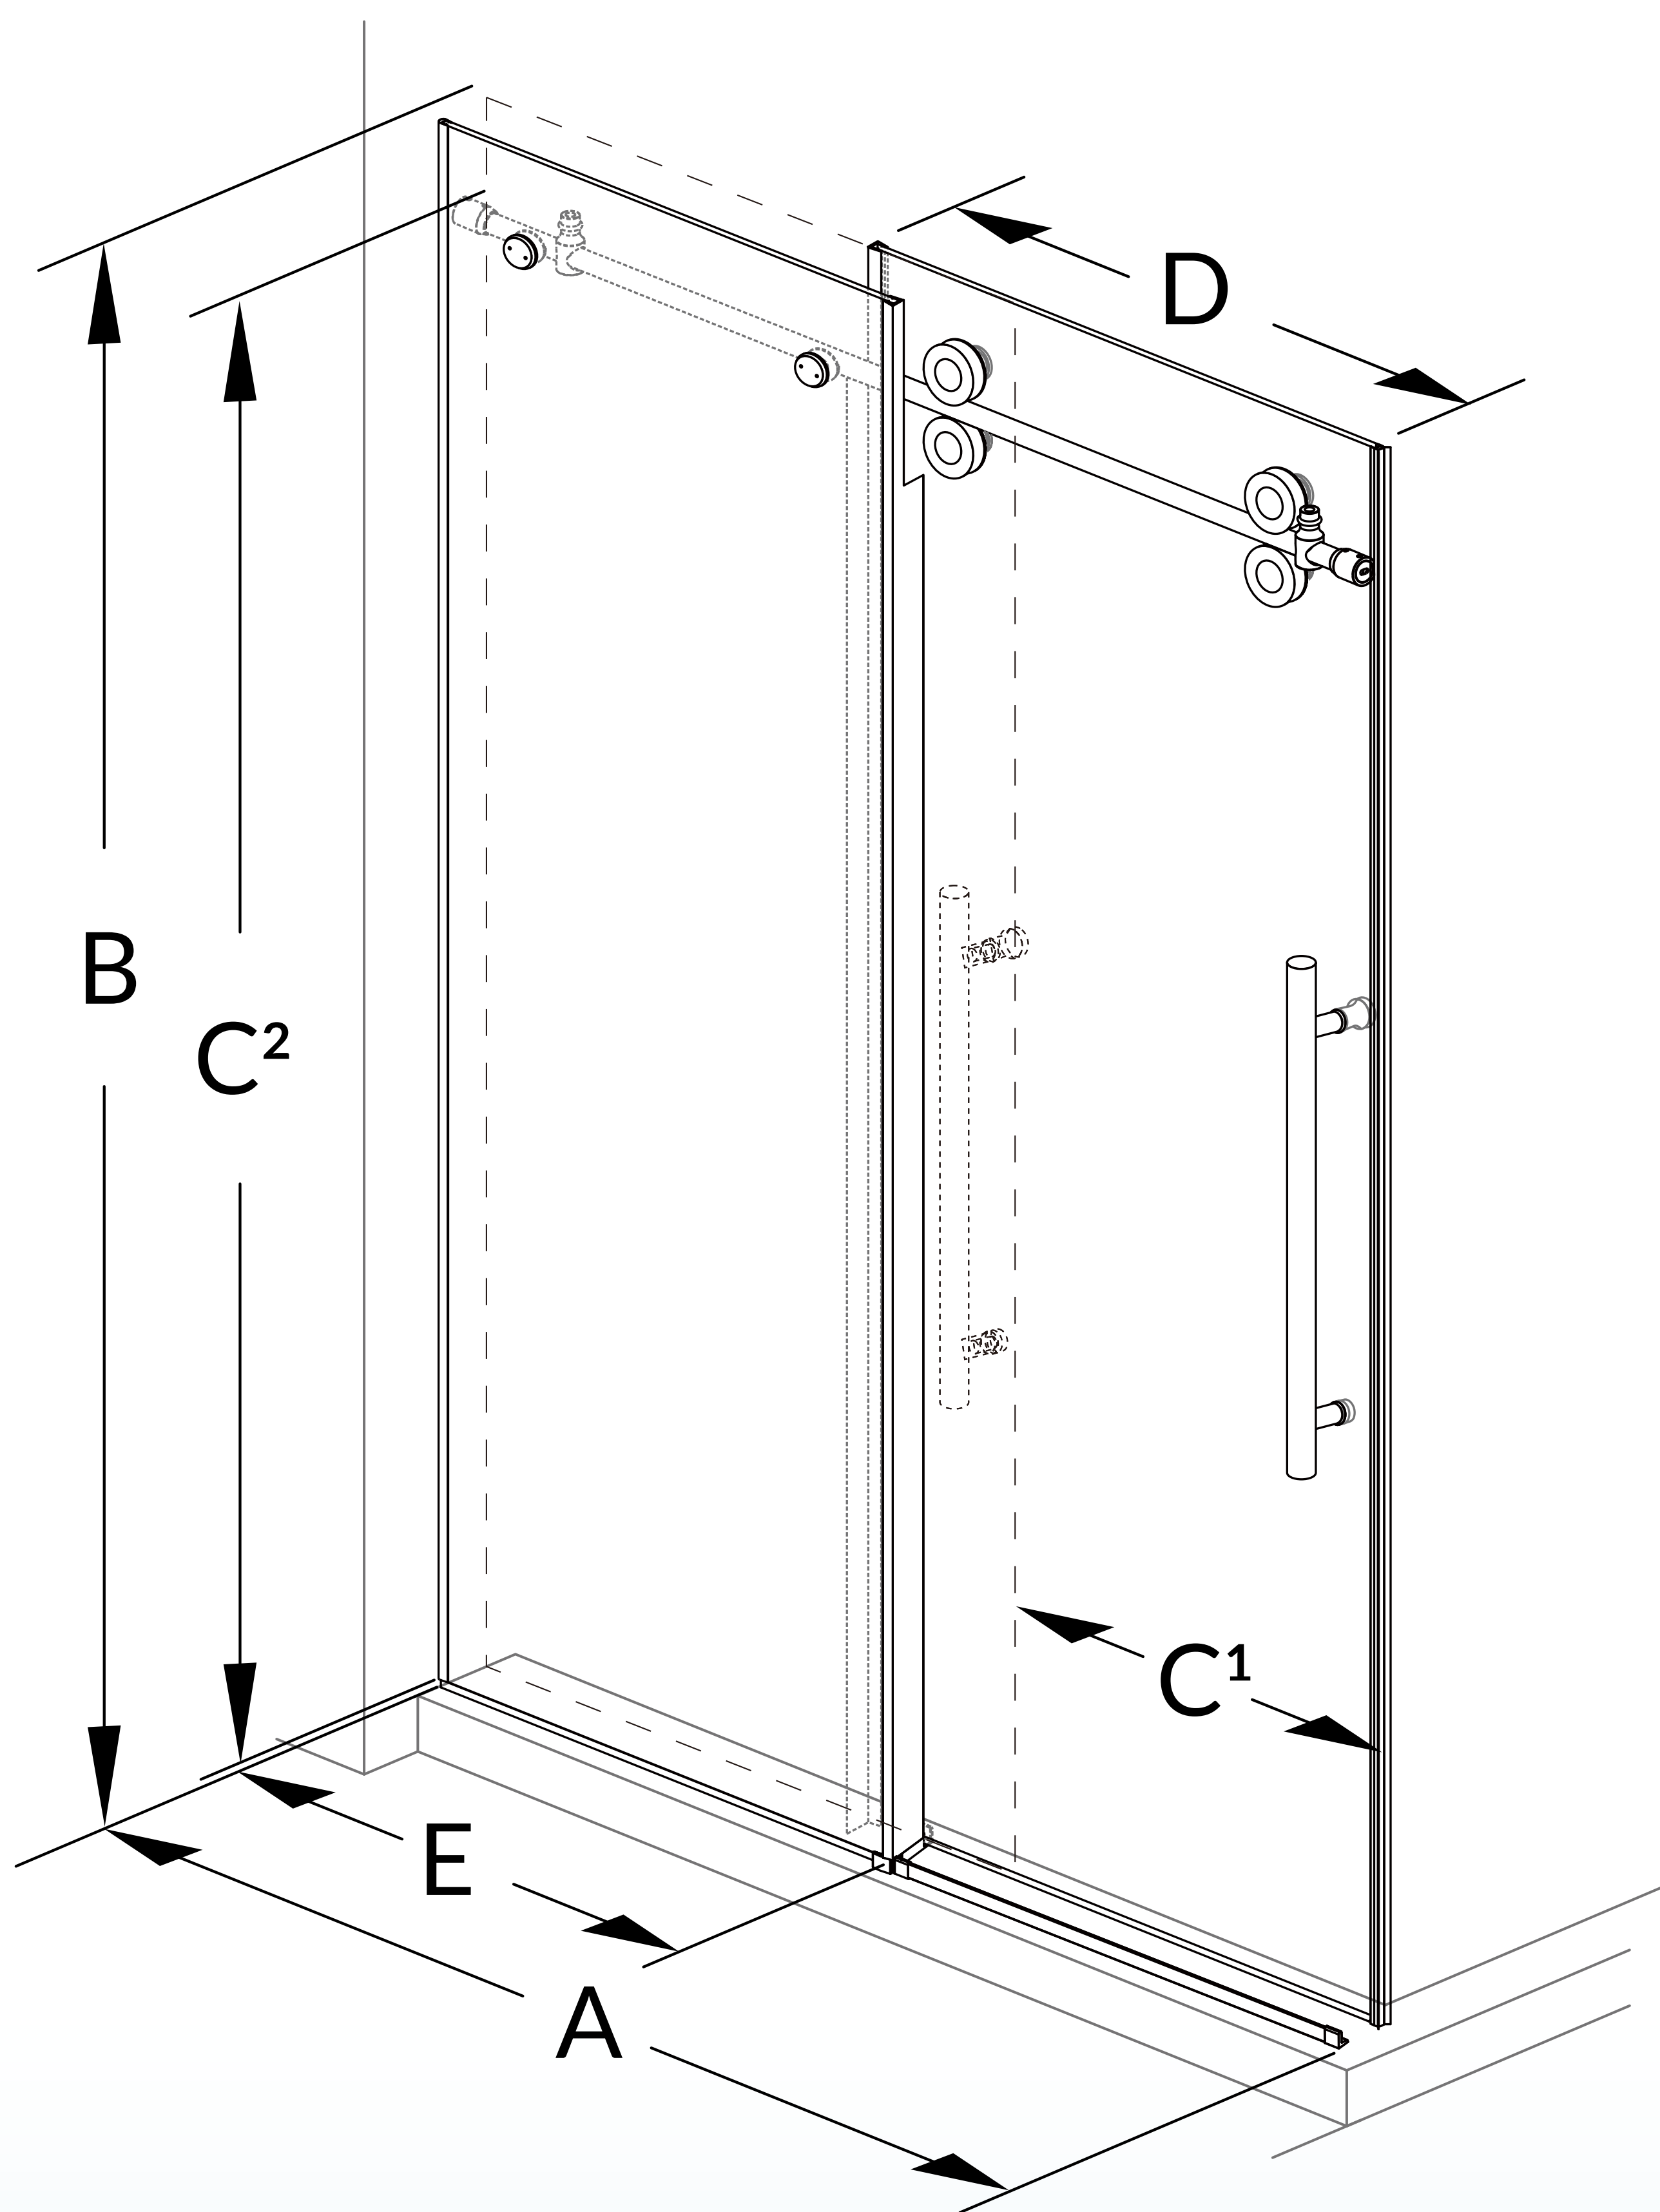

WOODBIDGE[®]

Tempered Glass Frameless Single Sliding Shower Door

A Model Width

56"~60"

B Product Height

80"

C¹ Access Width

21-5/8"~25-5/8"

C² Access Height

76-7/8"

D Door Width

31-1/4"

E Stationary Glass Width

30"

Glass Thickness: **3/8"(10mm)**

Minimum Threshold Required: **2-3/4"**