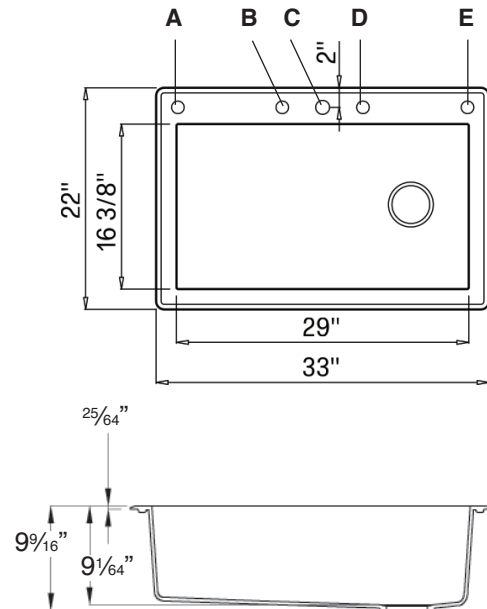

transolid® kitchen sinks Radius® Series silQ®granite RTSS3322

FEATURES

- 33" x 22" x 9½" super single bowl is size of double bowl sink.
- Top mount kitchen sink. The rim of the sink sits on the countertop.
- Transolid silQ®granite sinks are by made with the union of natural granite and acrylic resin. The result gives our sinks high resistance to high temperatures, scratches, dents and chips, as well as impacts and violent shocks.
- The non-porous surface is resistant to bacteria growth and reduces the need for cleaning with harsh chemicals and is 100% food safe.
- Lifetime Limited Residential Warranty

Specified Model

Model	RTSS3322
Overall Dimensions	L33" x W22" x D9½"
Bowl Dimensions	L29" x W16⅜" x D9⅞"
Faucet Holes	up to 5 - must specify number of holes and hole location(s).
Shipping Weight	48 lbs.
Material	Granite
Installation	countertop mounted
Required	1 basket strainer not supplied

IMPORTANT: Circle Letter(s) above to indicate location(s) for faucet hole drillings (there is a 4" spread between hole locations B,C,D. There is a 10^{25/64}" spread between hole locations A and B and D and E).