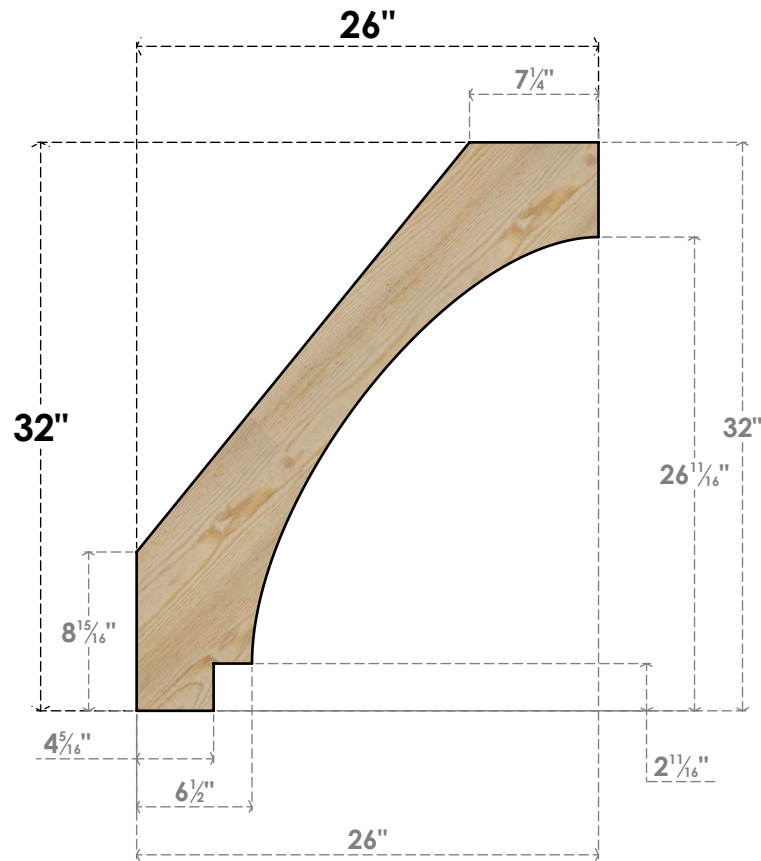

BRC04X26X32IMP00RDF

4"W X 26"D X 32"H IMPERIAL ROUGH SAWN BRACE, DOUGLAS FIR

SIDE

FRONT

EKENA MILLWORK
 2300 WEST MAIN ST.
 CLARKSVILLE, TX 75426
 TOLL FREE: 866-607-0453
 WWW.EKENAMILLWORK.COM

NOTES

1. INSTALLATION TO BE COMPLETED IN ACCORDANCE WITH MANUFACTURER'S SPECIFICATIONS.
2. DRAWING MAY NOT BE TO SCALE
3. THIS DRAWING IS INTENDED FOR DESIGN AND PLANNING PURPOSES ONLY.
4. ALL INFORMATION CONTAINED HEREIN WAS CURRENT AT THE TIME OF DEVELOPMENT BUT MUST BE REVIEWED AND APPROVED BY THE PRODUCT MANUFACTURER TO BE CONSIDERED ACCURATE.
5. PRODUCTS ARE NOT KILN DRIED. THIS ITEM IS UNIQUE AND WILL CONTAIN THE NATURAL VARIATIONS THAT THE WOOD SPECIES OFFERS. THIS MAY RESULT IN VARIATIONS UP TO 1/4"