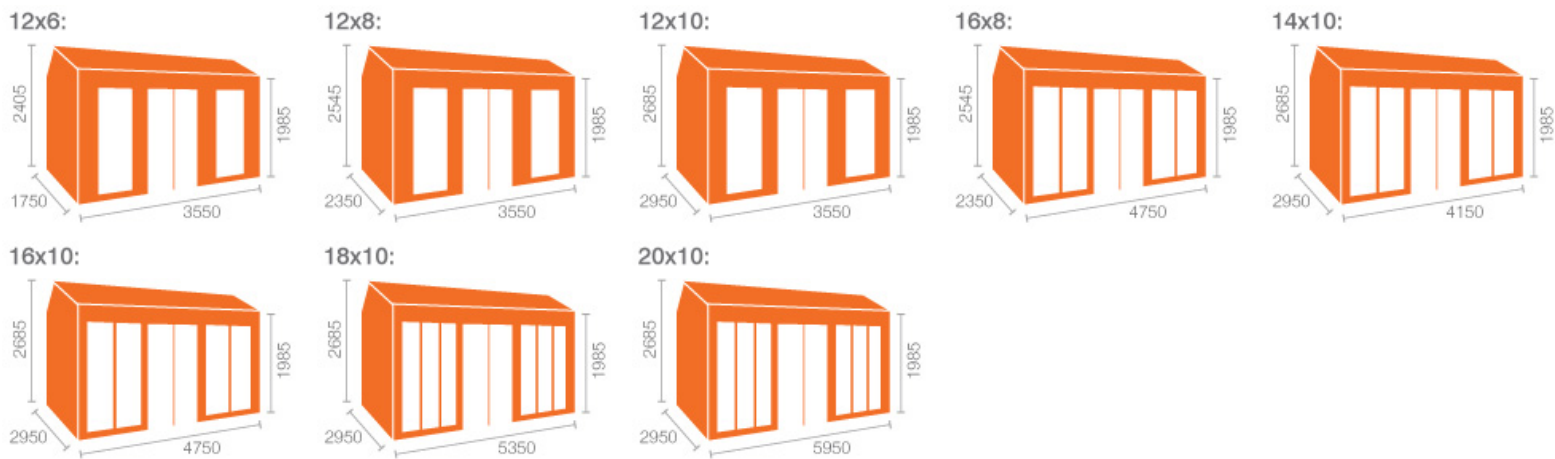

Tiger Retreat Contemporary Summerhouse - Technical Data Sheet

- Full Pane Contemporary Double Doors and Windows
- FREE Toughened Glazing as Standard
- Superior Grade 12mm Finish Shiplap Cladding
- 28x44mm Finish Rounded Four Corner Framing
- Stylish Galvanised Hinges & Door Pull

Building Dimension	Length	Width	Base Size	Internal Size	External Ridge	External Eaves	Internal Ridge	Internal Eaves	Ext. Size exc. Roof	Ext. Size inc. Roof	No. of Windows	Weight
12x6 Tiger Retreat Contemporary Summerhouse	3550mm	1750mm	3550mm x 1750mm	3462mm x 1662mm	2405mm	1985mm	2293mm	1929mm	3574mm x 1774mm	3674mm x 1934mm	2	323kgs
12x8 Tiger Retreat Contemporary Summerhouse	3550mm	2350mm	3550mm x 2350mm	3462mm x 2262mm	2545mm	1985mm	2433mm	1929mm	3574mm x 2374mm	3674mm x 2534mm	2	371kgs
12x10 Tiger Retreat Contemporary Summerhouse	3550mm	2950mm	3550mm x 2950mm	3462mm x 2862mm	2685mm	1985mm	2573mm	1929mm	3574mm x 3462mm	3674mm x 3134mm	2	399kgs
16x8 Tiger Retreat Contemporary Summerhouse	4750mm	2350mm	4750mm x 2350mm	4662mm x 2262mm	2545mm	1985mm	2433mm	1929mm	4774mm x 2374mm	4874mm x 2534mm	4	437kgs
14x10 Tiger Retreat Contemporary Summerhouse	4150mm	2950mm	4150mm x 2950mm	4062mm x 2862mm	2685mm	1985mm	2573mm	1929mm	4174mm x 2974mm	4274mm x 3174mm	4	478kgs
16x10 Tiger Retreat Contemporary Summerhouse	4750mm	2950mm	4750mm x 2950mm	4662mm x 2862mm	2685mm	1985mm	2573mm	1929mm	4774mm x 2974mm	4874mm x 3134mm	4	521kgs
18x10 Tiger Retreat Contemporary Summerhouse	5350mm	2950mm	5350mm x 2950mm	5262mm x 2862mm	2685mm	1985mm	2573mm	1929mm	5374mm x 2974mm	5474mm x 3134mm	6	561kgs
20x10 Tiger Retreat Contemporary Summerhouse	5950mm	2950mm	5950mm x 2950mm	5862mm x 2862mm	2685mm	1985mm	2573mm	1929mm	5974mm x 2974mm	6074mm x 3134mm	6	612kgs