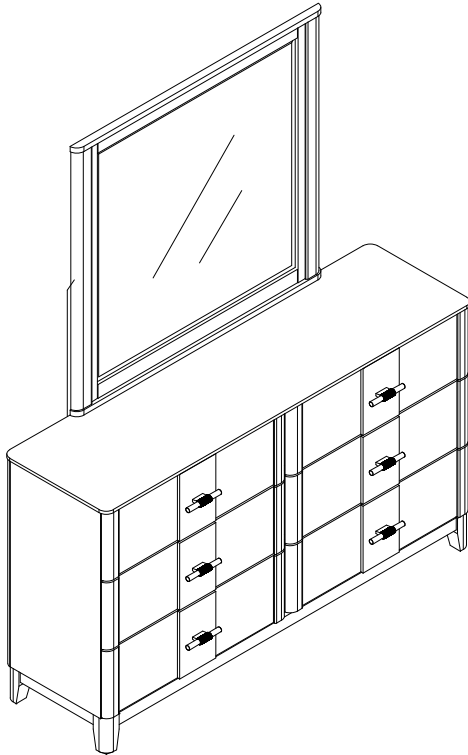

ASSEMBLY INSTRUCTIONS

OPEL-MR

GAL - B2533A - MIRROR - BLACK

PARTS LIST

NO	DESCRIPTION	QTY
1	MIRROR	1 PC.
2	SUPPORT RAIL	2 PCS.
3	DRESSER	1 PC.

HARDWARE LIST

NO	DESCRIPTION	SIZE	QTY
A	JCBC SCREW	M6 x 35	8 PCS.
B	SPRING WASHER	M8	8 PCS.
C	FLAT WASHER	M8 x 18	8 PCS.
D	ALLEN KEY	M4	1 PC.