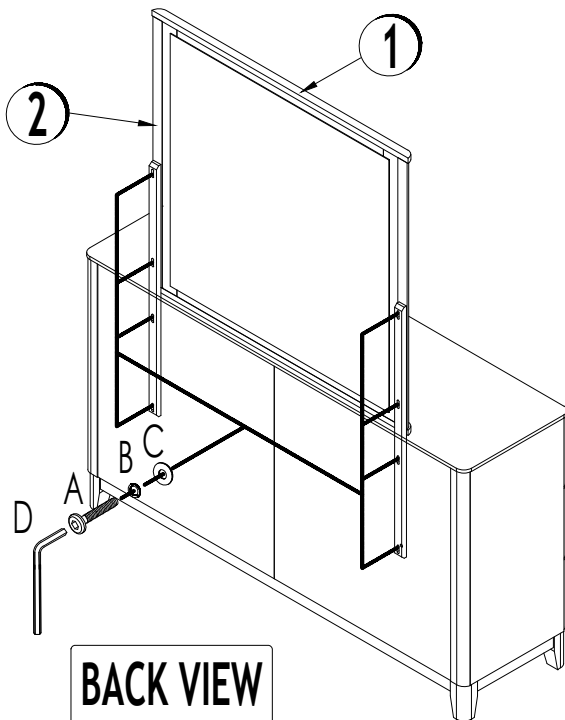

ASSEMBLY INSTRUCTIONS

OPEL-MR

GAL - B2533A - MIRROR - BLACK

PARTS LIST

NO	DESCRIPTION	QTY
1	MIRROR	1 PC.
2	SUPPORT RAIL	2 PCS.
3	DRESSER	1 PC.

HARDWARE LIST

NO	DESCRIPTION	SIZE	QTY
A	JCBC SCREW	M6 x 35	8 PCS.
B	SPRING WASHER	M8	8 PCS.
C	FLAT WASHER	M8 x 18	8 PCS.
D	ALLEN KEY	M4	1 PC.

TOOL REQUIRED (NOT PROVIDED)

STEP 1

STEP 2