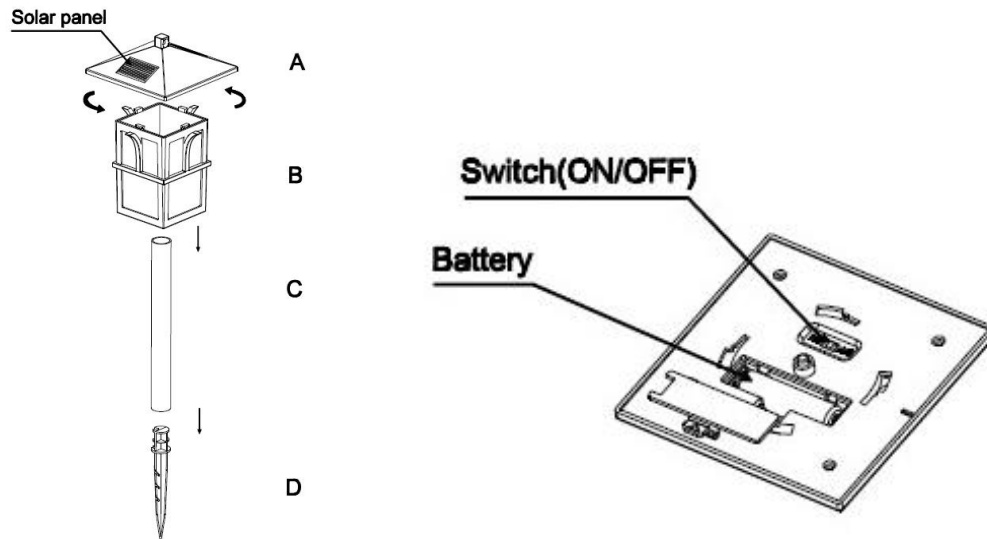

Thank you for purchasing this Winsome House product. This product has been manufactured with the highest standards of safety and quality.

Product Name:	Set of 2 Pagoda Solar Pathway Lights
SKU #:	WH082

Instructions:

- To use, unscrew the top of the light counterclockwise
- Turn the on/off switch to the on position and screw the top back on, clockwise
- For best results, allow to charge in direct sunlight for a minimum of 8 hours
- After fully charged, product will automatically light at night
- To extend battery life, turn to the off position when not in use
- Battery: rechargeable AA Ni-MH 300mAh 1.2V 1pc (included)