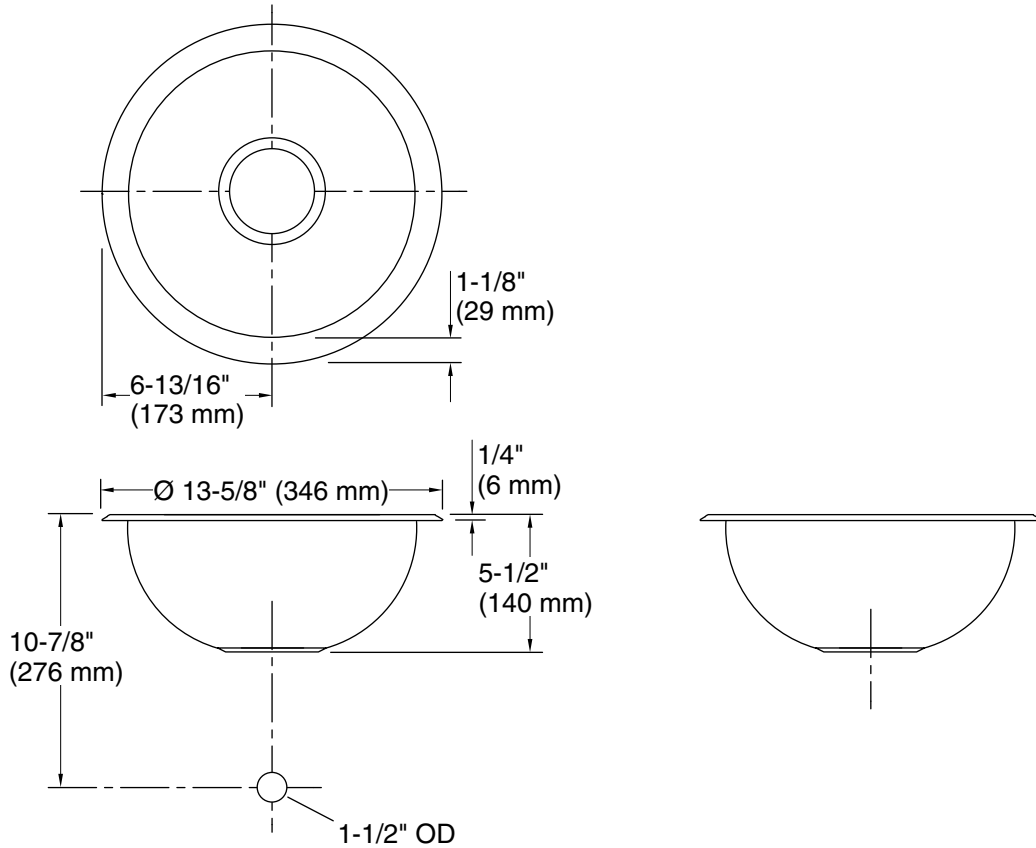

KOHLER®

Undertone®
Undermount single-bowl kitchen sink
K-3339

Features

- 18" (457 mm) minimum base cabinet width.
- Single bowl.
- 5-1/4" depth.
- Includes installation hardware.
- Small size fits compact spaces.

5-29-2021 18:17 - US/CA

THE BOLD LOOK
OF **KOHLER®**

Technical Information

All product dimensions are nominal.

Bowl configuration:	Single
Installation:	Under-mount
Min. base cabinet width:	18" (457 mm)
Bowl area (Only):	Diameter: 11-1/2" (292 mm) Bowl depth: 5-1/4" (133 mm)
Drain hole:	3-5/8" (92 mm)
Template:	111578-7, required, included