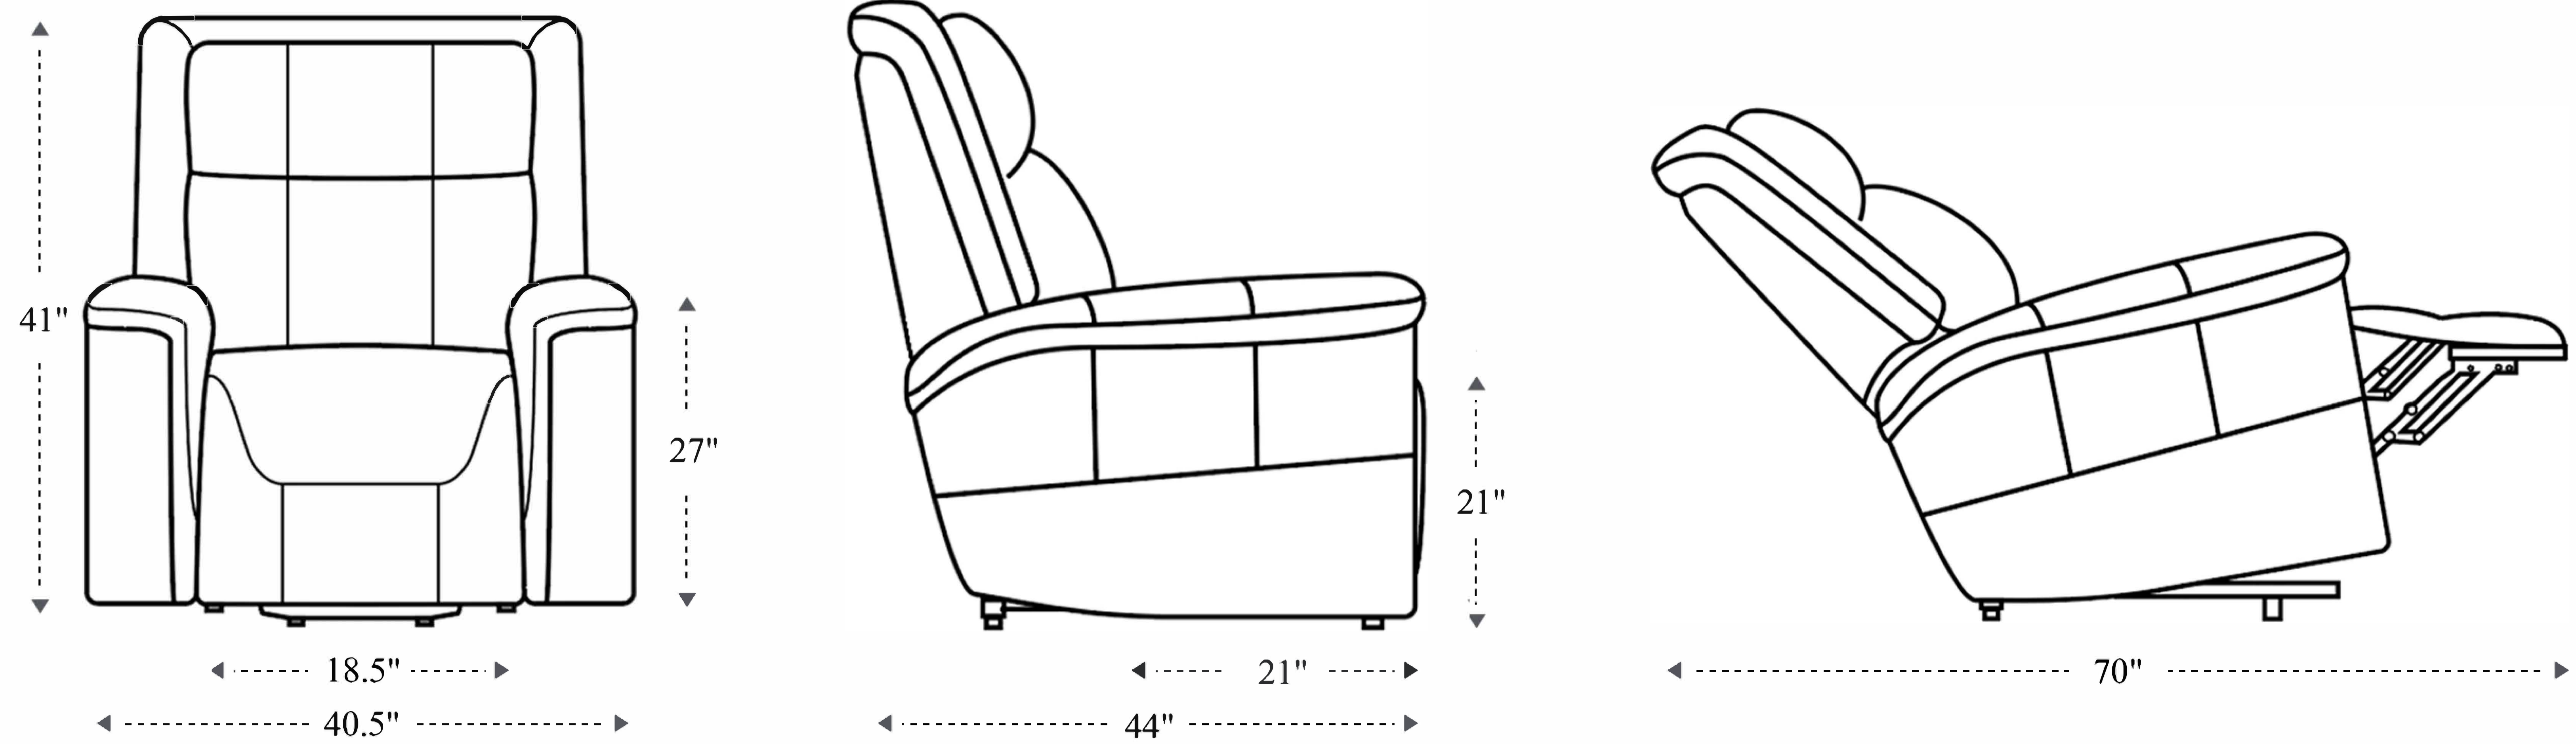

Power Recliner

Overall Dimensions	40.5" x 44" x 41"
Overall Width	40.5"
Overall Depth	44"
Overall Height	41"
Overall Weight	143 lbs.
Fully Reclined	70"
Distance from Wall	4.5"
Back of Seat to end of Chaise	42"
Leg Height (Distance from Foot Rest to Floor in Full Recline)	25"
Head Height (Distance from Headrest to floor when fully recline)	34"

Seat Width	18.5"
Seat Depth	22"
Seat Height	21"
Arm Width	12"
Arm Depth	20.5"
Arm Height	27"
Back Width	36"
Back Height	23.5"
Headrest Extended from Back	5"