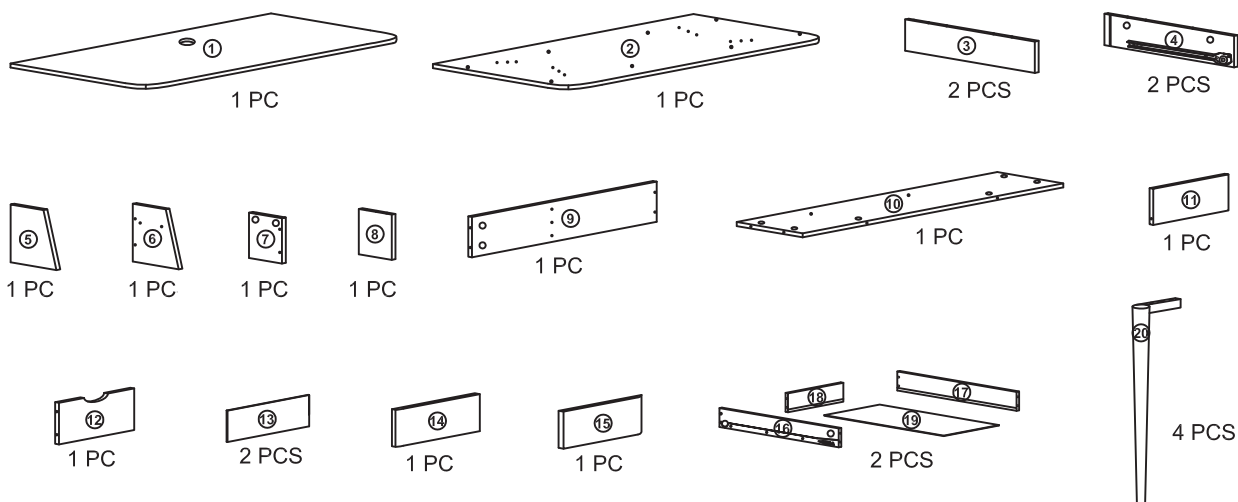

PRODUCT PARTS: