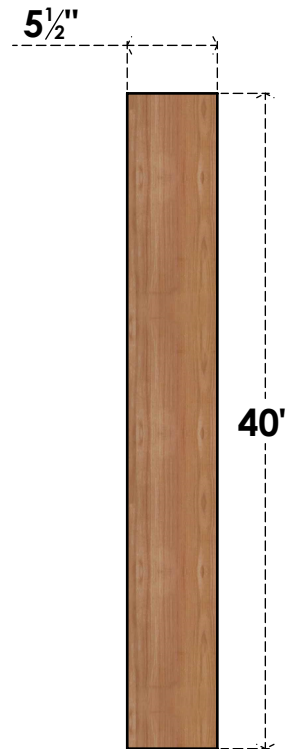

BRC06X36X40TRA00SWR

5 1/2"W X 36"D X 40"H TRADITIONAL SMOOTH BRACE, WESTERN RED CEDAR

SIDE

FRONT

EKENA MILLWORK
 2300 WEST MAIN ST.
 CLARKSVILLE, TX 75426
 TOLL FREE: 866-607-0453
 WWW.EKENAMILLWORK.COM

NOTES