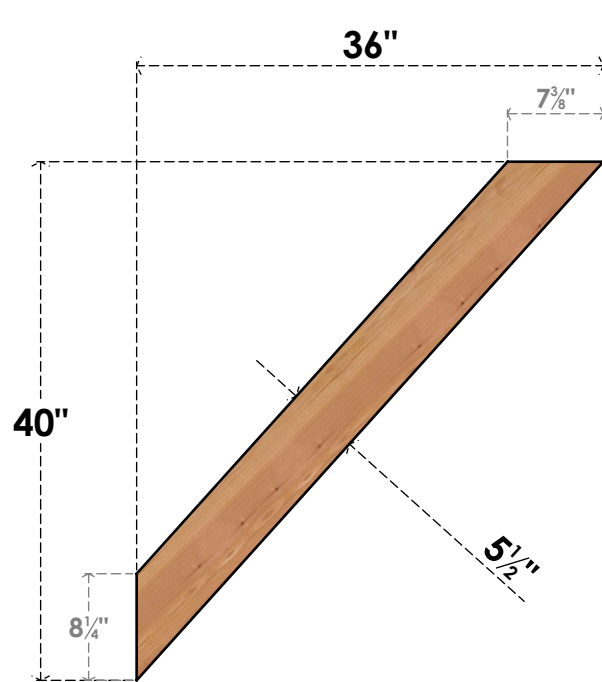

BRC06X36X40TRA00SWR

5 1/2"W X 36"D X 40"H TRADITIONAL SMOOTH BRACE, WESTERN RED CEDAR

SIDE

FRONT

EKENA MILLWORK
 2300 WEST MAIN ST.
 CLARKSVILLE, TX 75426
 TOLL FREE: 866-607-0453
 WWW.EKENAMILLWORK.COM

NOTES