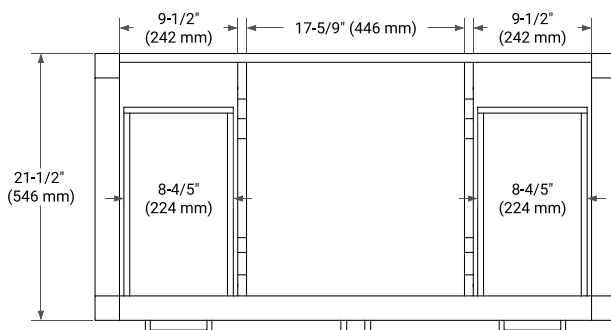

42" SINGLE SINK BASE CABINET

BASE CABINET DIMENSIONS

42" W x 21.5" D x 34.5" H

FEATURES

- Solid wood frame & plywood panels
- Dovetail drawers and joints
- Soft closing doors & drawers

HARDWARE FINISHES*

Brushed Nickel   Satin Brass   Matte Black   Polished Chrome

*Hardware comes preinstalled with the illustrated option. Other finishes are available on our online store if you prefer a different one.

AVAILABLE COLORS

White   Grey   Midnight Blue

FRONT VIEW

SIDE VIEW

PLAN VIEW