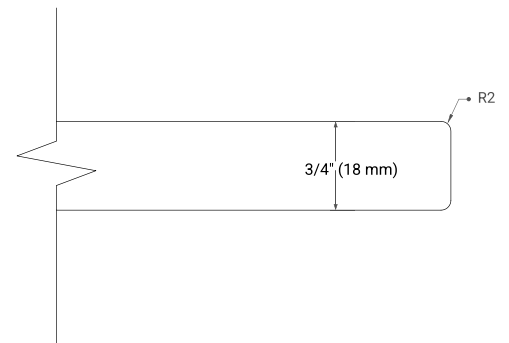

EDGE SIDE VIEW