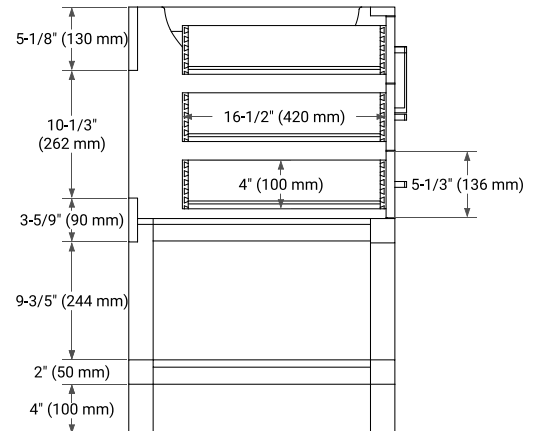

42" SINGLE SINK BASE CABINET

BASE CABINET DIMENSIONS

42" W x 21.5" D x 34.5" H

FEATURES

- Solid wood frame & plywood panels
- Dovetail drawers and joints
- Soft closing doors & drawers

HARDWARE FINISHES*

Brushed Nickel   Satin Brass   Matte Black   Polished Chrome

*Hardware comes preinstalled with the illustrated option. Other finishes are available on our online store if you prefer a different one.

AVAILABLE COLORS

White   Grey   Midnight Blue

FRONT VIEW

SIDE VIEW

PLAN VIEW