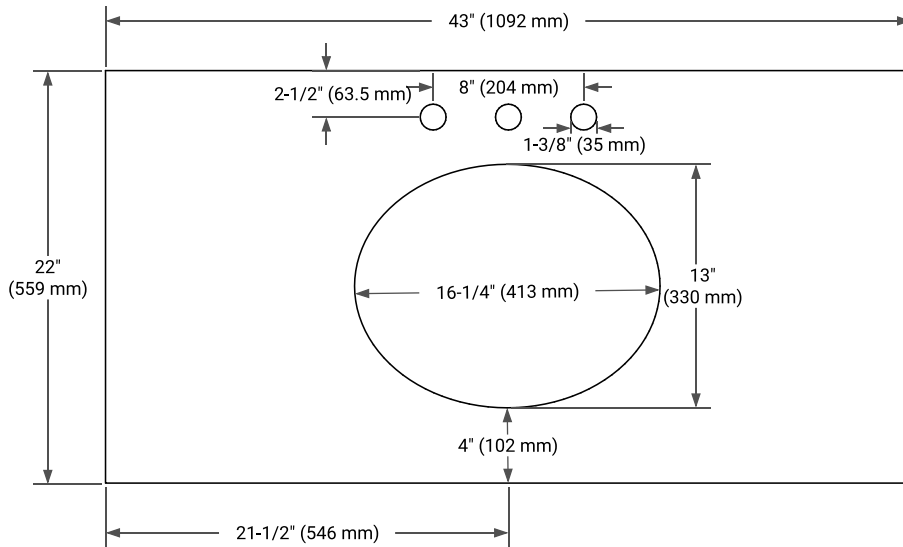

43" SINGLE OVAL SINK COUNTERTOP WITH 0.75 IN. THICKNESS

OVERALL DIMENSIONS

43" W x 22" D x 0.75" H

COUNTERTOP OPTIONS

FEATURES

- Solid countertop with mitered edges & seams
- Undermount white oval sink
- Pre-drilled for 8" widespread faucet

INCLUDED

- Countertop
- Matching Backsplash
- Oval Sink

COUNTERTOP PLAN VIEW