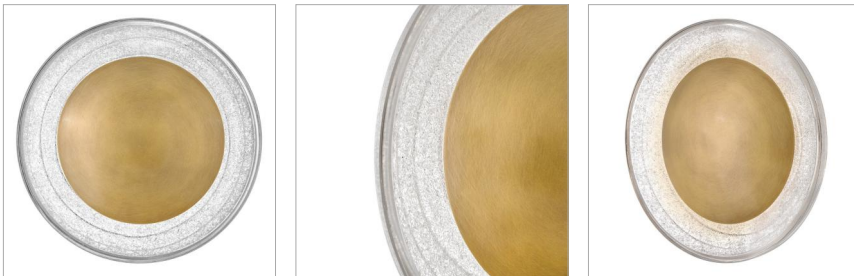

HAVEN

FR34500HB

MEDIUM LED SCONCE

Precisely crafted with a concentric modern shape, Haven's pressed art glass and Heritage Brass metal cap are expertly molded by lighting artisans to ensure exact proportions. Once formed, the heated glass is dusted with fine glass powder that sparkles in the glow from integrated Warm Dim LEDs.

DETAILS	
FINISH:	Heritage Brass
MATERIAL:	Steel
GLASS:	Art Glass
DIMMABLE:	YES - CL TYPE DIMMER (SSL7A)

DIMENSIONS	
WIDTH:	11"
HEIGHT:	11"
WEIGHT:	5.1lb
BACK PLATE:	5" Dia.
EXTENSION:	4"
TOP TO OUTLET:	5.5"

LIGHT SOURCE	
LIGHT SOURCE:	Integrated LED
WATTAGE:	16w LED *Included
VOLTAGE:	120v

SHIPPING	
CARTON LENGTH:	15.5
CARTON WIDTH:	15.5
CARTON HEIGHT:	7.8
CARTON WEIGHT:	6.8

PRODUCT DETAILS:

- Invisimount hardware is hidden on the backplate for a clean silhouette
- Damp Rated
- ADA compliant design provides added accessibility and maximum clearance
- Fully dimmable integrated LEDs create the ideal setting for any occasion
- LED components carry a 5-year limited warranty
- Bold silhouette with dramatic details creates a modern statement
- Energy-efficient integrated LED - safer for the environment and low maintenance