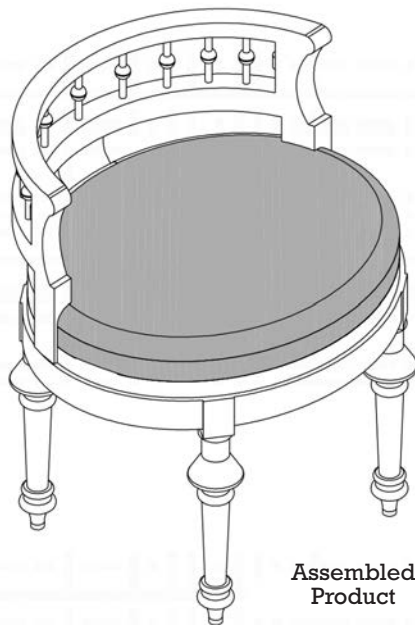

design **TOSCANO**[®]
INSTRUCTIONS
FOR PRODUCT

Thank you for your recent purchase of this Design Toscano hand-crafted piece of furniture art. We have taken great care to create this piece especially for you. Please review these instructions and assemble this piece with care. Do not over tighten any screw or bolt connection.

Repeat 8 times.

Step

Assembled
Product

Parts

A (1 Pc)

B (8 Pcs)

C (8 Pcs)