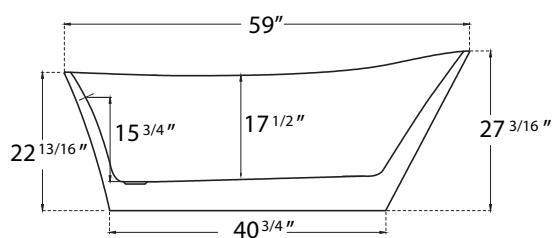

# DIMENSION DETAILS

#### Z32E9S-51"

ADJUSTABLE FOOT: 4 PCS

(Side View)

(Top View)

#### Z32E9S-59"

ADJUSTABLE FOOT: 4 PCS

(Side View)

(Top View)