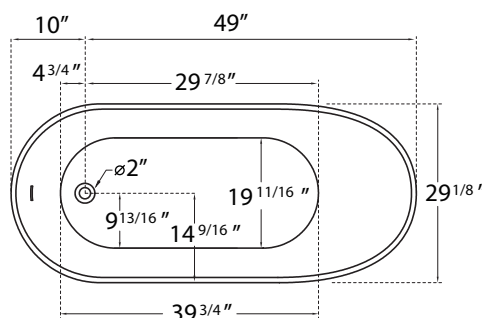

# DIMENSION DETAILS

#### Z32E9S-51"

ADJUSTABLE FOOT: 4 PCS

(Side View)

(Top View)

#### Z32E9S-59"

ADJUSTABLE FOOT: 4 PCS

(Side View)

(Top View)

#### Z32E9S-67"

ADJUSTABLE FOOT: 6 PCS

(Side View)

(Top View)