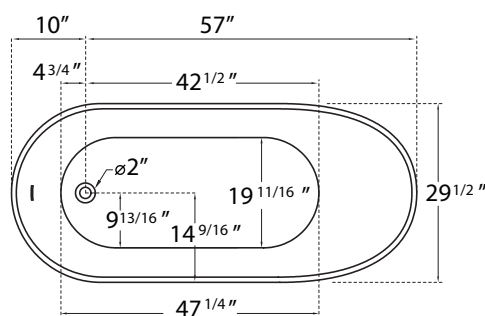

# DIMENSION DETAILS

#### Z32E9S-51"

ADJUSTABLE FOOT: 4 PCS

(Side View)

(Top View)

#### Z32E9S-59"

ADJUSTABLE FOOT: 4 PCS

(Side View)

(Top View)

#### Z32E9S-67"

ADJUSTABLE FOOT: 6 PCS

(Side View)

(Top View)