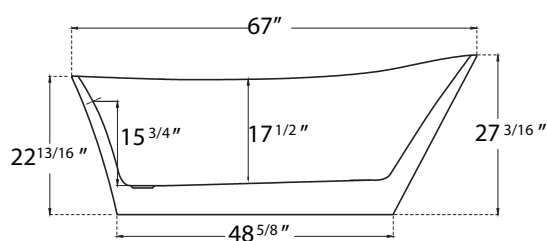

# DIMENSION DETAILS

#### Z32E9S-59"

ADJUSTABLE FOOT: 4 PCS

(Side View)

(Top View)

#### Z32E9S-67"

ADJUSTABLE FOOT: 6 PCS

(Side View)

(Top View)