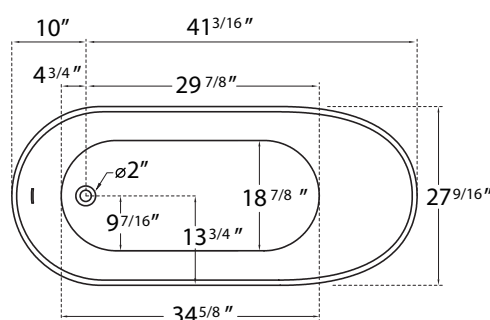

# DIMENSION DETAILS

## Freestanding Bathtub

#### Z32E9S-51"

ADJUSTABLE FOOT: 4 PCS

(Side View)

(Top View)

#### Z32E9S-67"

ADJUSTABLE FOOT: 6 PCS

(Side View)

(Top View)