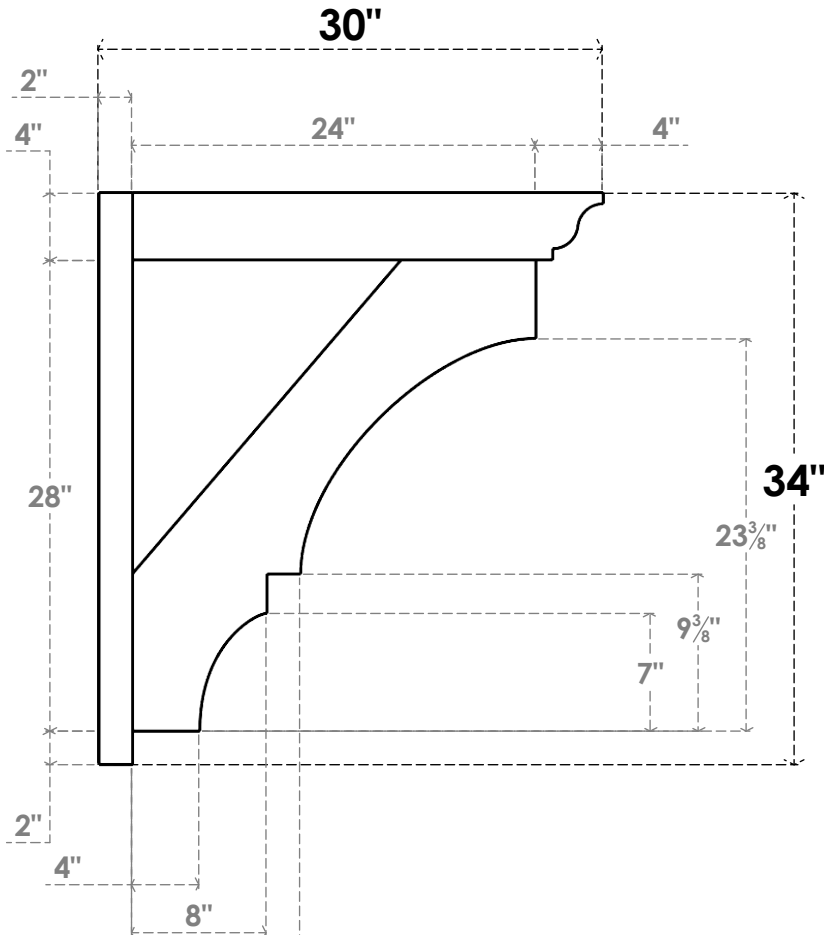

ITEM NUMBER: OUTUROC040X060X30000X34000X040X020X040BOA04RCPR

4"W TOP X 6"W BACK X 30"D X 34"H X 4"T TOP X 2"T BACK TIMBERTHANE ROUGH CEDAR BALBOA FAUX WOOD OPEN OUTLOOKER, TRADITIONAL TOP AND BLOCK BACK, 4"W CLOSED BRACE, PRIMED TAN

SIDE PROFILE

FRONT PROFILE

ISOMETRIC

EKENA MILLWORK
2300 WEST MAIN ST.
CLARKSVILLE, TX 75426
TOLL FREE: 866-607-0453
WWW.EKENAMILLWORK.COM

NOTES

1. INSTALLATION TO BE COMPLETED IN ACCORDANCE WITH MANUFACTURER'S SPECIFICATIONS.
2. DRAWING MAY NOT BE TO SCALE
3. THIS DRAWING IS INTENDED FOR DESIGN AND PLANNING PURPOSES ONLY.
4. ALL INFORMATION CONTAINED HEREIN WAS CURRENT AT THE TIME OF DEVELOPMENT BUT MUST BE REVIEWED AND APPROVED BY THE PRODUCT MANUFACTURER TO BE CONSIDERED ACCURATE.
5. TIMBERTHANE ARCHITECTURAL PRODUCTS ARE MADE FROM HIGH DENSITY URETHANE AND COME FACTORY PRIMED