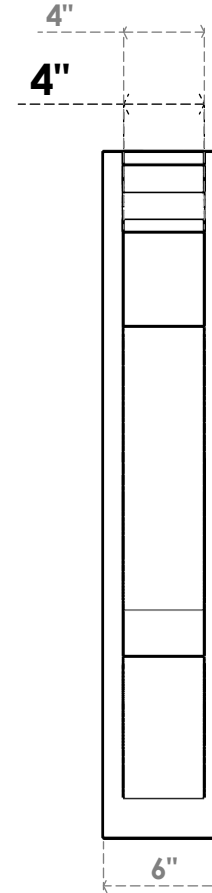

ITEM NUMBER: OUTUROC040X060X30000X34000X040X020X040BOA04RCPR

4"W TOP X 6"W BACK X 30"D X 34"H X 4"T TOP X 2"T BACK TIMBERTHANE ROUGH CEDAR BALBOA FAUX WOOD OPEN OUTLOOKER, TRADITIONAL TOP AND BLOCK BACK, 4"W CLOSED BRACE, PRIMED TAN

SIDE PROFILE

FRONT PROFILE

ISOMETRIC

EKENA MILLWORK
2300 WEST MAIN ST.
CLARKSVILLE, TX 75426
TOLL FREE: 866-607-0453
WWW.EKENAMILLWORK.COM

NOTES

1. INSTALLATION TO BE COMPLETED IN ACCORDANCE WITH MANUFACTURER'S SPECIFICATIONS.
2. DRAWING MAY NOT BE TO SCALE
3. THIS DRAWING IS INTENDED FOR DESIGN AND PLANNING PURPOSES ONLY.
4. ALL INFORMATION CONTAINED HEREIN WAS CURRENT AT THE TIME OF DEVELOPMENT BUT MUST BE REVIEWED AND APPROVED BY THE PRODUCT MANUFACTURER TO BE CONSIDERED ACCURATE.
5. TIMBERTHANE ARCHITECTURAL PRODUCTS ARE MADE FROM HIGH DENSITY URETHANE AND COME FACTORY PRIMED