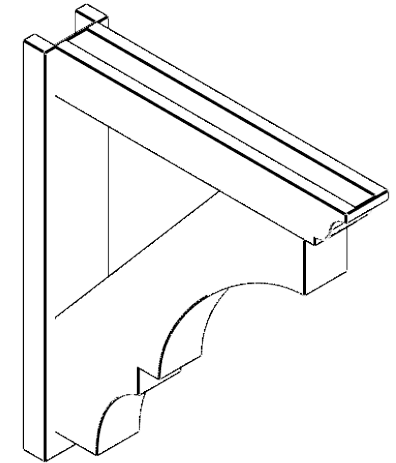

ITEM NUMBER: OUTUROC040X060X30000X34000X040X020X040BOA04RCPR

4"W TOP X 6"W BACK X 30"D X 34"H X 4"T TOP X 2"T BACK TIMBERTHANE ROUGH CEDAR BALBOA FAUX WOOD OPEN OUTLOOKER, TRADITIONAL TOP AND BLOCK BACK, 4"W CLOSED BRACE, PRIMED TAN

SIDE PROFILE

FRONT PROFILE

ISOMETRIC

EKENA MILLWORK
2300 WEST MAIN ST.
CLARKSVILLE, TX 75426
TOLL FREE: 866-607-0453
WWW.EKENAMILLWORK.COM

NOTES

1. INSTALLATION TO BE COMPLETED IN ACCORDANCE WITH MANUFACTURER'S SPECIFICATIONS.
2. DRAWING MAY NOT BE TO SCALE
3. THIS DRAWING IS INTENDED FOR DESIGN AND PLANNING PURPOSES ONLY.
4. ALL INFORMATION CONTAINED HEREIN WAS CURRENT AT THE TIME OF DEVELOPMENT BUT MUST BE REVIEWED AND APPROVED BY THE PRODUCT MANUFACTURER TO BE CONSIDERED ACCURATE.
5. TIMBERTHANE ARCHITECTURAL PRODUCTS ARE MADE FROM HIGH DENSITY URETHANE AND COME FACTORY PRIMED