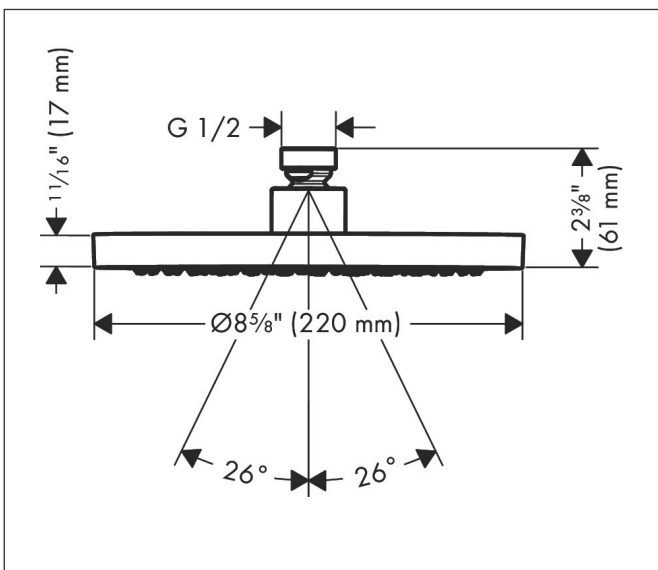

Drawing

Technology

Spray Types