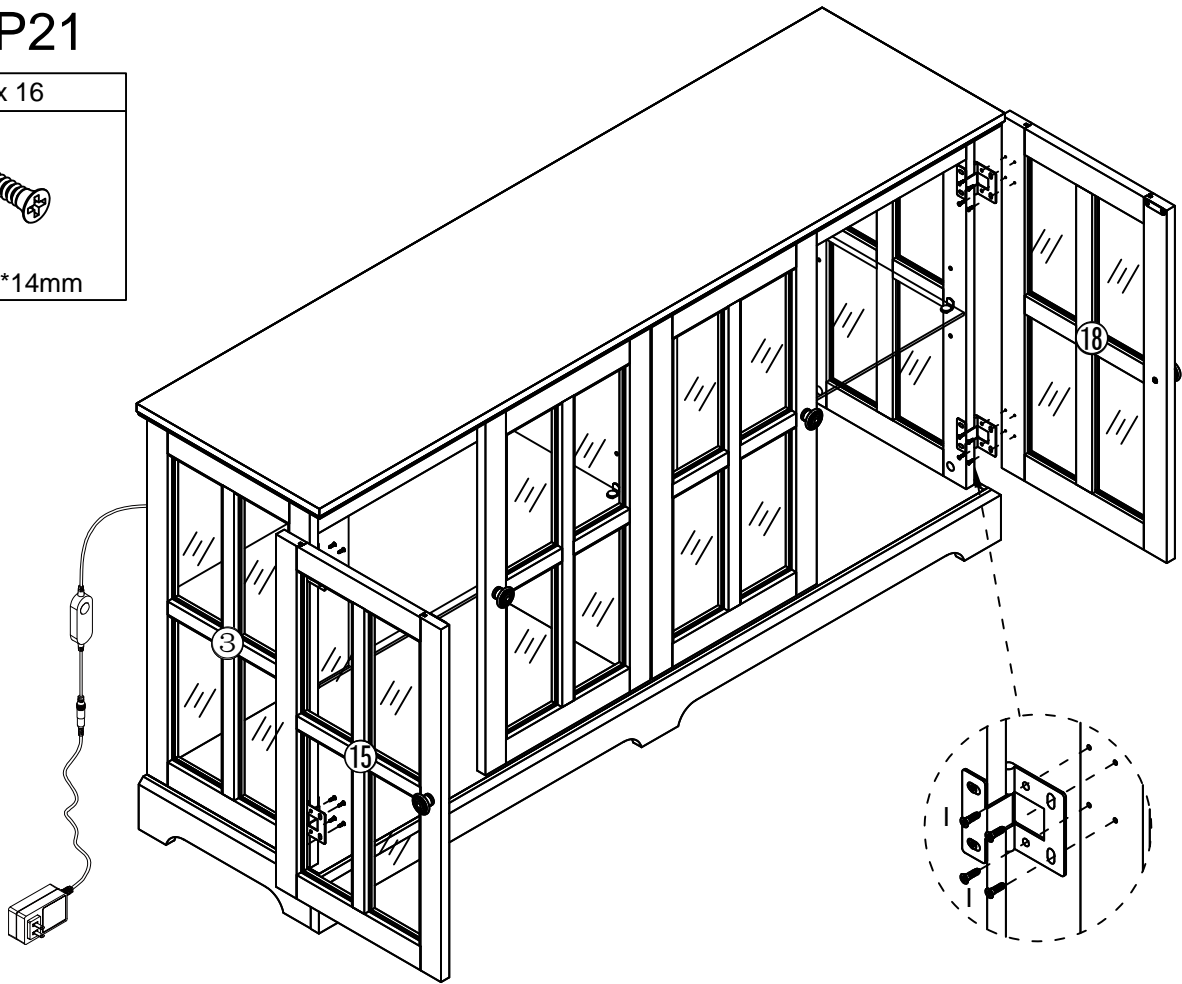

FOUR DOORS GLASS CABINET

Item: YS-025

Assembly Instruction

NOTE: This instruction manual contains IMPORTANT safety information. Please read carefully before assembling the product

List of Parts

Hardware

A x 51+2

Ø3*12mm

E x 2

STEP21

1 x 16

Ø3.5*14mm

STEP22

N x 2

Wall