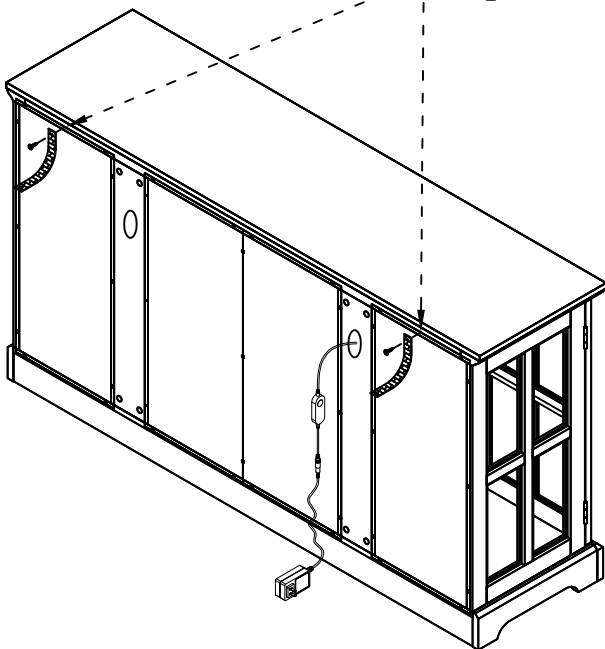

FOUR DOORS GLASS CABINET

Item: YS-025

Assembly Instruction

NOTE: This instruction manual contains IMPORTANT safety information. Please read carefully before assembling the product

List of Parts

Hardware

A x 51+2

Ø3*12mm

E x 2

STEP21

1 x 16

Ø3.5*14mm

STEP22

N x 2

Wall