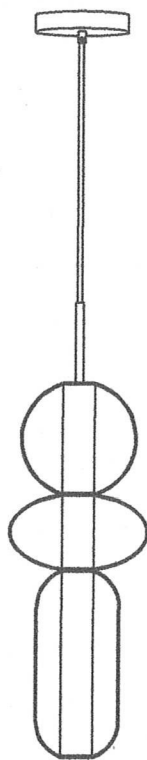

INSTALL INSTRUCTION

1

2

3

4

Warning:

1. Please wear gloves during the installation.

2. Do not install on ceiling which is damp or with wet lime water.

3. Cut off the electricity before installation in case of being shocked.

4. Make sure the connected bolt is tightly locked

5. Do not cut off the electricity before washing or repairing.

6. Please cut off the electricity and wait until the bulb gets cooling before replacing the bulb in case of being burned