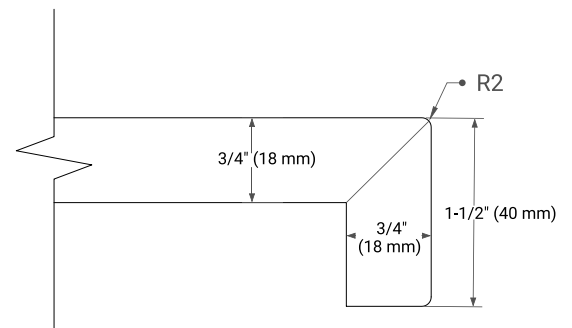

49" SINGLE OVAL SINK COUNTERTOP WITH 1.5 IN. THICKNESS

OVERALL DIMENSIONS

49" W x 22" D x 1.5" H

COUNTERTOP OPTIONS

Carrara Marble

White Quartz

FEATURES

- Solid countertop with mitered edges & seams
- Undermount white oval sink
- Pre-drilled for 8" widespread faucet

INCLUDED

- Countertop
- Matching Backsplash
- Oval Sink

COUNTERTOP PLAN VIEW

EDGE SIDE VIEW

THREE DIMENSIONAL COUNTERTOP VIEW