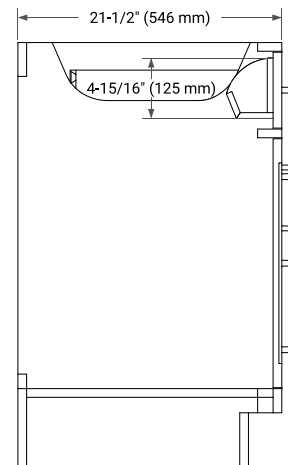

48" SINGLE SINK BASE CABINET

BASE CABINET DIMENSIONS

48" W x 21.5" D x 34.5" H

FEATURES

- Solid wood frame & plywood panels
- Dovetail drawers and joints
- Soft closing doors & drawers

HARDWARE FINISHES*

Brushed Nickel   Satin Brass   Matte Black   Polished Chrome

Hardware comes preinstalled with the illustrated option. Other finishes are available on our online store if you prefer a different one.

AVAILABLE COLORS

White   Grey   Midnight Blue   Oak

SIDE VIEW