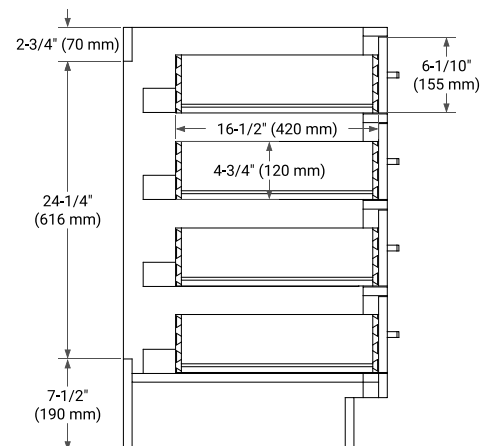

48" SINGLE SINK BASE CABINET

BASE CABINET DIMENSIONS

48" W x 21.5" D x 34.5" H

FEATURES

- Solid wood frame & plywood panels
- Dovetail drawers and joints
- Soft closing doors & drawers

HARDWARE FINISHES*

Brushed Nickel Satin Brass Matte Black Polished Chrome

49" SINGLE OVAL SINK COUNTERTOP WITH 1.5 IN. THICKNESS

OVERALL DIMENSIONS

49" W x 22" D x 1.5" H

COUNTERTOP OPTIONS

Carrara Marble

White Quartz

FEATURES

- Solid countertop with mitered edges & seams
- Undermount white oval sink
- Pre-drilled for 8" widespread faucet

INCLUDED

- Countertop
- Matching Backsplash
- Oval Sink

COUNTERTOP PLAN VIEW

EDGE SIDE VIEW

THREE DIMENSIONAL COUNTERTOP VIEW