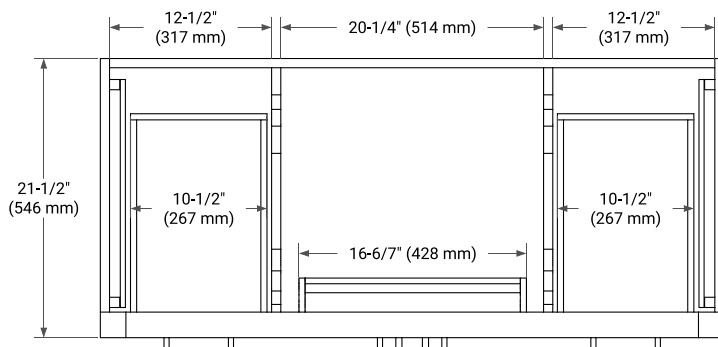

48" SINGLE SINK BASE CABINET

BASE CABINET DIMENSIONS

48" W x 21.5" D x 34.5" H

FEATURES

- Solid wood frame & plywood panels
- Dovetail drawers and joints
- Soft closing doors & drawers

HARDWARE FINISHES*

Brushed Nickel Satin Brass Matte Black Polished Chrome

49" SINGLE OVAL SINK COUNTERTOP WITH 1.5 IN. THICKNESS

OVERALL DIMENSIONS

49" W x 22" D x 1.5" H

COUNTERTOP OPTIONS

Carrara Marble

White Quartz

FEATURES

- Solid countertop with mitered edges & seams
- Undermount white oval sink
- Pre-drilled for 8" widespread faucet

INCLUDED

- Countertop
- Matching Backsplash
- Oval Sink

COUNTERTOP PLAN VIEW

EDGE SIDE VIEW

THREE DIMENSIONAL COUNTERTOP VIEW