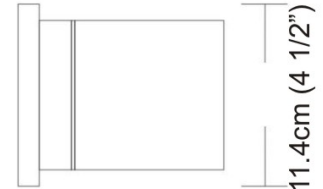

Date: _____ Project: _____

Fixture Type: _____ Specifier/Rep: _____

10.8cm (4 1/4")

11.4cm (4 1/2")

Certified by Standards
us CSA certified, listed to UL & CSA

Exact Measurements: Metric

Model:	D9-3073
Installation:	Surface - Wall
Nominal Lumen:	650lm
CRI:	80.0
Fixture Finish:	Black Satin Aluminum
Lamp Base:	G9
Lamp Type:	T4 Halogen
Number Of Lamps:	1
Max Wattage Per Lamp:	35W
Lamp Voltage:	120Vac
IP Rating:	IP20
Length:	11cm / 4 5/16"
Height:	12.1 cm / 4 3/4"
Extension:	11.4cm / 4 1/2"

Additional Details

Available Sizes and / or Lamping

- Dau 1 Light - Wall - [D9-3073] -- 11cm / 4 5/16" x 12.1 cm / 4 3/4" - 1x3W/35W - LED/T4 Halogen- Black Satin Aluminum
- Dau 1 Light - Wall - [D9-3082] -- 11cm / 4 5/16" x 10.8cm / 4 1/4" - 1x5W/75W - LED/MR20 Halogen - Black Satin Aluminum
- Dau Doble - Wall - [D9-3074] -- 11cm / 4 5/16" x 17.4 cm / 6 7/8" - 2x5W/75W - LED/MR20 Halogen - Black Satin Aluminum
- Dau 2 Lights - Wall - [D9-3096] -- 18cm / 7 1/16" x 10.1 cm / 4" - 2x3W/35W - LED/T4 Halogen- Black Satin Aluminum