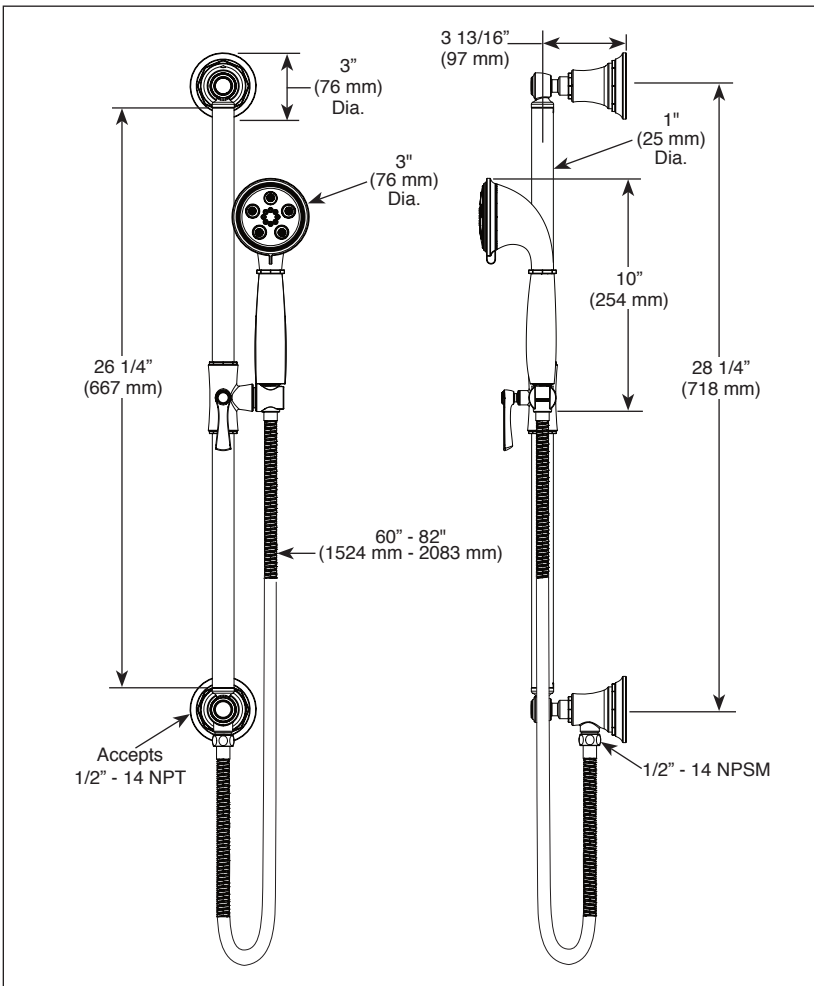

COMPLIES WITH:

- ASME A112.18.1 / CSA B125.1◆
- EPA WaterSense®

♿ ICC/ANSI A117.1

- Your Brizo hand shower incorporates a backflow protection system that has been tested to be in compliance with ASME A112.18.3 and ASME A112.18.1/CSA B125.1. It incorporates two certified check valves in series, which operate independently and are integral, non-serviceable parts of the wand assembly.