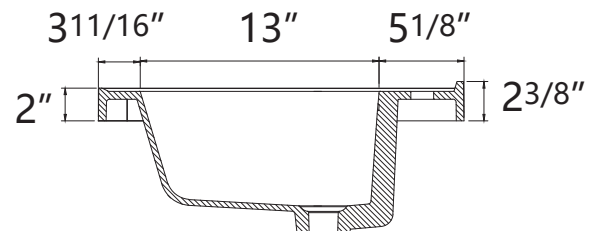

# DIMENSION DETAILS

# PRODUCT SIZE: 30"

Top View

## VANITY SIZE

Front View

Side View