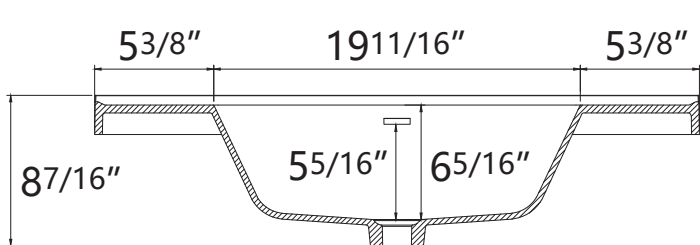

# DIMENSION DETAILS

# PRODUCT SIZE: 30"

Top View

## VANITY SIZE

Front View

Side View