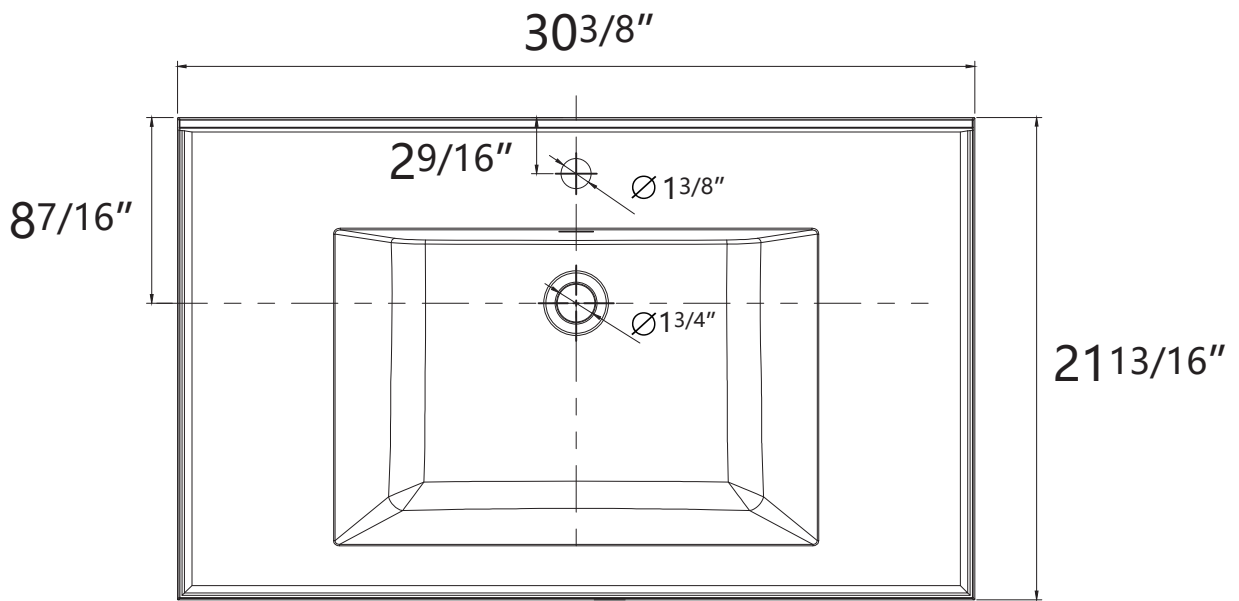

# DIMENSION DETAILS

# PRODUCT SIZE: 30"

Top View

## VANITY SIZE

Front View

Side View