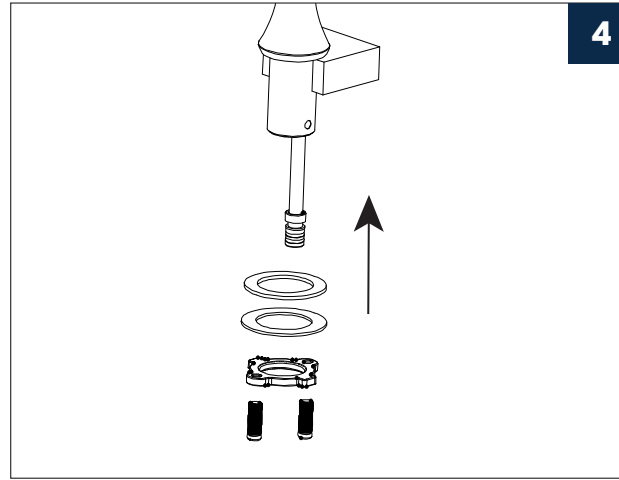

INSTALLATION STEPS

BEFORE YOU BEGIN

THE SIZE OF COUNTER BASIN'S HOLE AS ABOVE

1

2

3

4

5

6

7

WIDESPREAD BATHROOM FAUCET

Installation instruction

MB/BN/BG/CH/ORB

CARE INSTRUCTIONS

Rinse the product with clear water. Dry the product with a soft cloth.

DO NOT:

Plumber's putty

Thread seal tape

Included