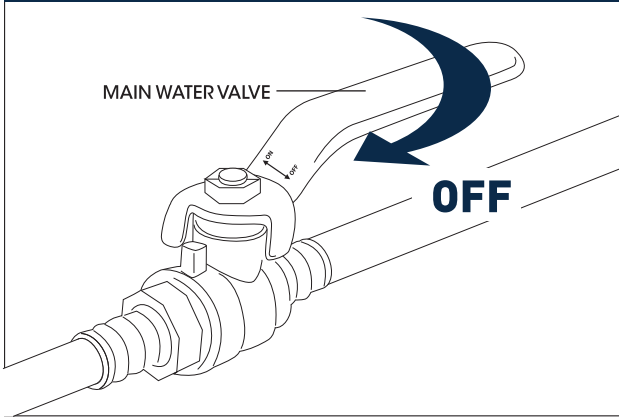

INSTALLATION STEPS

BEFORE YOU BEGIN

THE SIZE OF COUNTER BASIN'S HOLE AS ABOVE

1

2

3

4

5

6

7

WIDESPREAD BATHROOM FAUCET

Installation instruction

MB/BN/BG/CH/ORB

CARE INSTRUCTIONS

Rinse the product with clear water. Dry the product with a soft cloth.

DO NOT:

Plumber's putty

Thread seal tape

Included