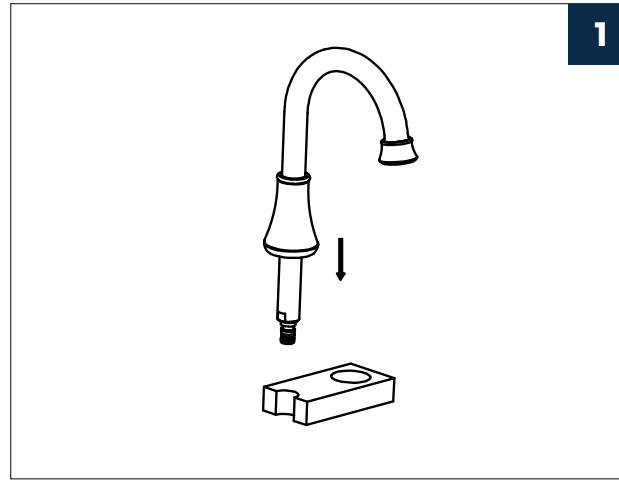

INSTALLATION STEPS

BEFORE YOU BEGIN

THE SIZE OF COUNTER BASIN'S HOLE AS ABOVE

1

2

3

4

5

6

7

WIDESPREAD BATHROOM FAUCET

Installation instruction

MB/BN/BG/CH/ORB

CARE INSTRUCTIONS

Rinse the product with clear water. Dry the product with a soft cloth.

DO NOT:

Plumber's putty

Thread seal tape

Included