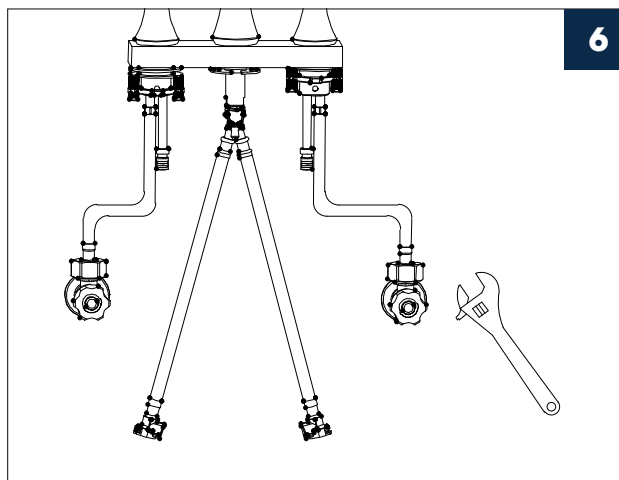

INSTALLATION STEPS

BEFORE YOU BEGIN

THE SIZE OF COUNTER BASIN'S HOLE AS ABOVE

1

2

3

4

5

6

7

WIDESPREAD BATHROOM FAUCET

Installation instruction

MB/BN/BG/CH/ORB

CARE INSTRUCTIONS

Rinse the product with clear water. Dry the product with a soft cloth.

DO NOT:

Plumber's putty

Thread seal tape

Included