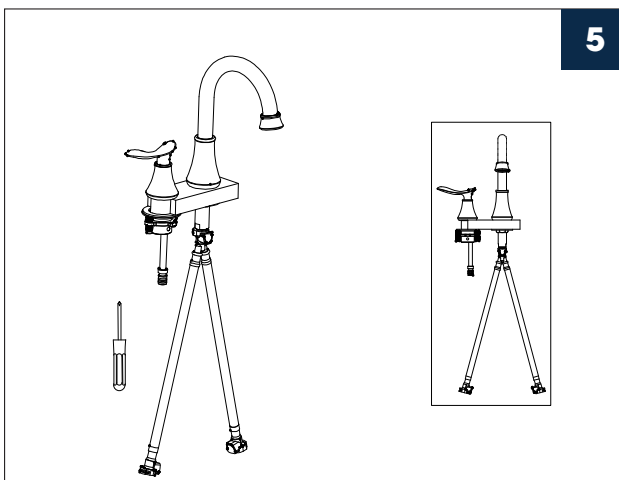

INSTALLATION STEPS

BEFORE YOU BEGIN

THE SIZE OF COUNTER BASIN'S HOLE AS ABOVE

1

2

3

4

5

6

7

WIDESPREAD BATHROOM FAUCET

Installation instruction

MB/BN/BG/CH/ORB

CARE INSTRUCTIONS

Rinse the product with clear water. Dry the product with a soft cloth.

DO NOT:

Plumber's putty

Thread seal tape

Included