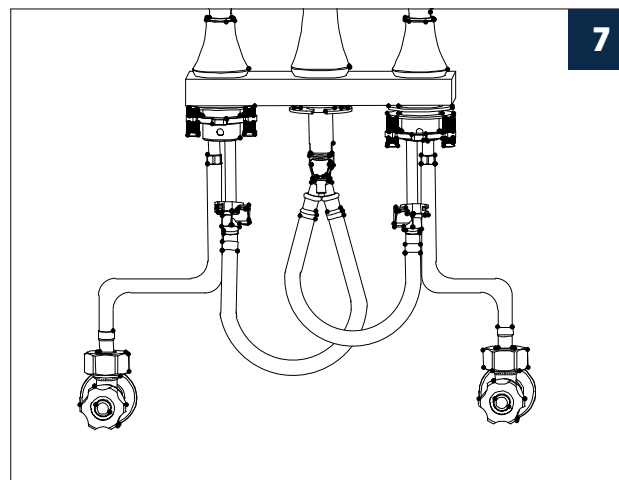

INSTALLATION STEPS

BEFORE YOU BEGIN

THE SIZE OF COUNTER BASIN'S HOLE AS ABOVE

1

2

3

4

5

6

7

WIDESPREAD BATHROOM FAUCET

Installation instruction

MB/BN/BG/CH/ORB

CARE INSTRUCTIONS

Rinse the product with clear water. Dry the product with a soft cloth.

DO NOT:

Plumber's putty

Thread seal tape

Included