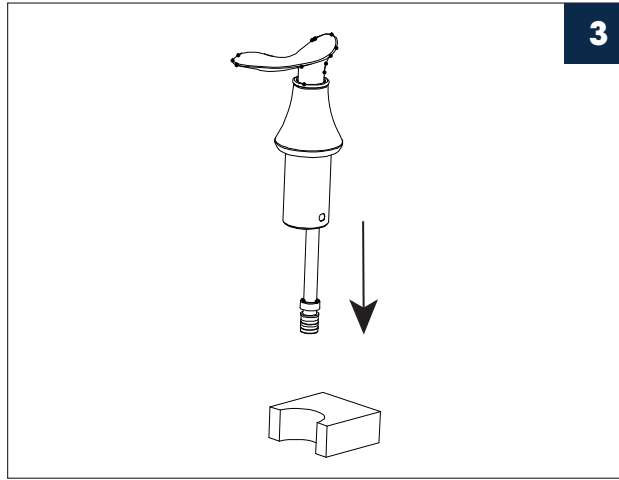

INSTALLATION STEPS

BEFORE YOU BEGIN

THE SIZE OF COUNTER BASIN'S HOLE AS ABOVE

1

2

3

4

5

6

7

WIDESPREAD BATHROOM FAUCET

Installation instruction

MB/BN/BG/CH/ORB

CARE INSTRUCTIONS

Rinse the product with clear water. Dry the product with a soft cloth.

DO NOT: