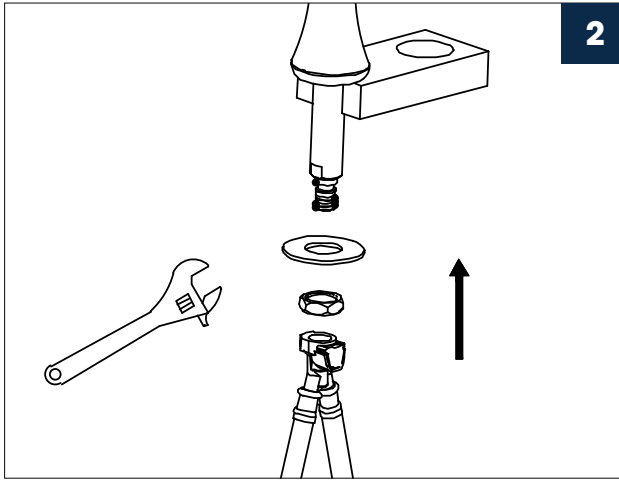

INSTALLATION STEPS

BEFORE YOU BEGIN

THE SIZE OF COUNTER BASIN'S HOLE AS ABOVE

1

2

3

4

5

6

7

WIDESPREAD BATHROOM FAUCET

Installation instruction

MB/BN/BG/CH/ORB

CARE INSTRUCTIONS

Rinse the product with clear water. Dry the product with a soft cloth.

DO NOT:

Plumber's putty

Thread seal tape

Included