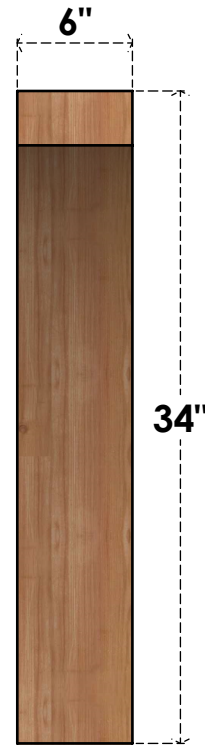

BRC06X28X34THR00RWR

6"W X 28"D X 34"H THORTON ROUGH SAWN BRACE, WESTERN RED CEDAR

SIDE

FRONT

EKENA MILLWORK
 2300 WEST MAIN ST.
 CLARKSVILLE, TX 75426
 TOLL FREE: 866-607-0453
 WWW.EKENAMILLWORK.COM

NOTES

1. INSTALLATION TO BE COMPLETED IN ACCORDANCE WITH MANUFACTURER'S SPECIFICATIONS.
2. DRAWING MAY NOT BE TO SCALE
3. THIS DRAWING IS INTENDED FOR DESIGN AND PLANNING PURPOSES ONLY.
4. ALL INFORMATION CONTAINED HEREIN WAS CURRENT AT THE TIME OF DEVELOPMENT BUT MUST BE REVIEWED AND APPROVED BY THE PRODUCT MANUFACTURER TO BE CONSIDERED ACCURATE.
5. PRODUCTS ARE NOT KILN DRIED. THIS ITEM IS UNIQUE AND WILL CONTAIN THE NATURAL VARIATIONS THAT THE WOOD SPECIES OFFERS. THIS MAY RESULT IN VARIATIONS UP TO 1/4"