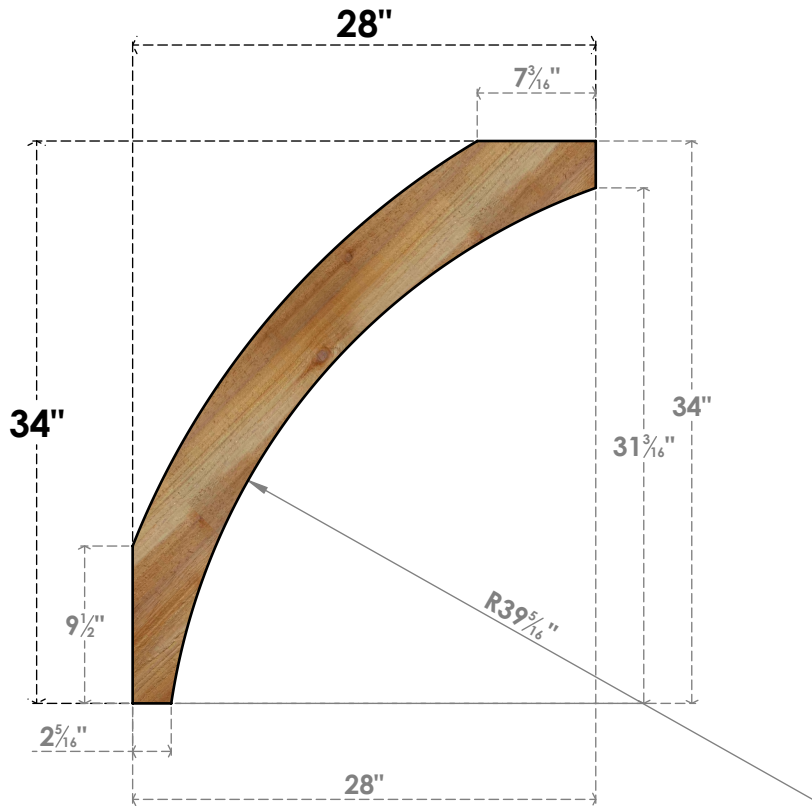

BRC06X28X34THR00RWR

6"W X 28"D X 34"H THORTON ROUGH SAWN BRACE, WESTERN RED CEDAR

SIDE

FRONT

EKENA MILLWORK
 2300 WEST MAIN ST.
 CLARKSVILLE, TX 75426
 TOLL FREE: 866-607-0453
 WWW.EKENAMILLWORK.COM

NOTES

1. INSTALLATION TO BE COMPLETED IN ACCORDANCE WITH MANUFACTURER'S SPECIFICATIONS.
2. DRAWING MAY NOT BE TO SCALE
3. THIS DRAWING IS INTENDED FOR DESIGN AND PLANNING PURPOSES ONLY.
4. ALL INFORMATION CONTAINED HEREIN WAS CURRENT AT THE TIME OF DEVELOPMENT BUT MUST BE REVIEWED AND APPROVED BY THE PRODUCT MANUFACTURER TO BE CONSIDERED ACCURATE.
5. PRODUCTS ARE NOT KILN DRIED. THIS ITEM IS UNIQUE AND WILL CONTAIN THE NATURAL VARIATIONS THAT THE WOOD SPECIES OFFERS. THIS MAY RESULT IN VARIATIONS UP TO 1/4"