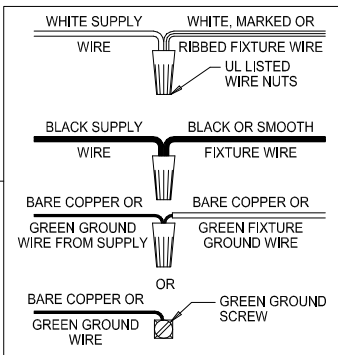

Assembly & Installation Instructions

CAUTION: Read instructions carefully and turn electricity off at main circuit breaker panel before beginning installation.

WARNING - If any Special Control Devices are used with this Fixture, Follow the Instructions Carefully to assure full compliance with N.E.C. requirements. If there are any questions, contact a Qualified Electrical Contractor.

CAUTION - All glass is fragile, use care when handling Glass component(s) and or Lamp(s).

CANOPY MOUNTING & WIRE CONNECTION ASSEMBLY STEPS:

1. D,E → A
2. Q → D
3. B,A → C
4. F → G
5. H,J → D

FIXTURE ASSEMBLY STEPS: