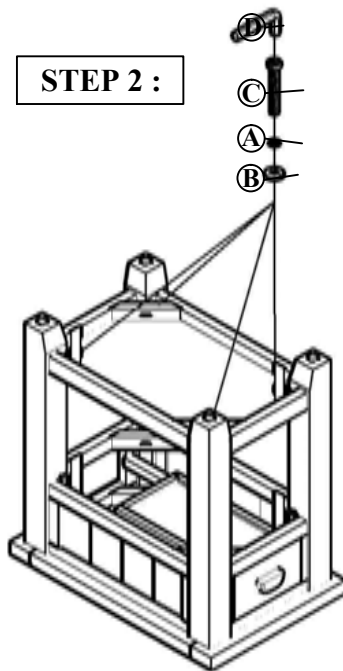

ASSEMBLY INSTRUCTIONS & PARTS IDENTIFICATION

Chairside Table WEATHERED WHITE

Thank you for purchasing this quality product. Be sure to check all packing material carefully for small parts that may have come loose inside the carton during shipment.

Parts Key		
No	Q'ty	Description
1	4 Pcs.	Leg
2	1 Pc.	Drawer Complete
3	1 Pc.	Shelf
4	4 Pcs.	Floor glide
5	1 Set.	Knob w/screw
6	2 Pcs.	Drawer glide
7	1 Set.	Drawer stop

Hardware Kit			
No		Description	Q'ty
A		Lock washer Ø8 x 13mm	12 Pcs.
B		Flat washer Ø8 x 19mm	12 Pcs.
C		Bolt Ø8 x 60mm	12 Pcs.
D		Allen key	1 Pc.

STEP 1 :

STEP 2 :

STEP 3 :