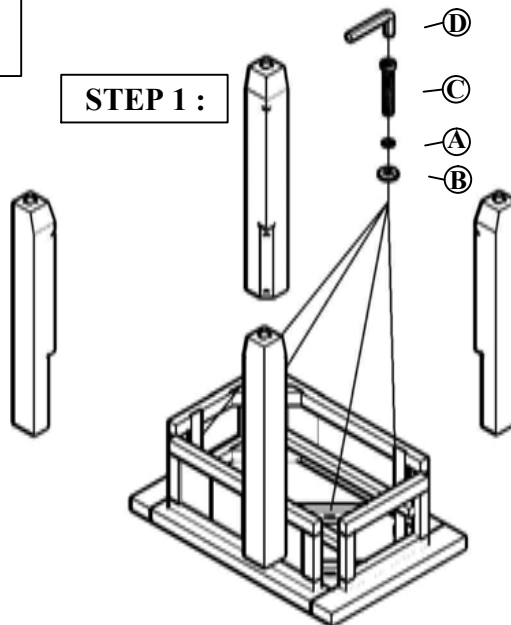

ASSEMBLY INSTRUCTIONS & PARTS IDENTIFICATION

Chairside Table WEATHERED WHITE

Thank you for purchasing this quality product. Be sure to check all packing material carefully for small parts that may have come loose inside the carton during shipment.

Parts Key		
No	Q'ty	Description
1	4 Pcs.	Leg
2	1 Pc.	Drawer Complete
3	1 Pc.	Shelf
4	4 Pcs.	Floor glide
5	1 Set.	Knob w/screw
6	2 Pcs.	Drawer glide
7	1 Set.	Drawer stop

Hardware Kit			
No		Description	Q'ty
A		Lock washer Ø8 x 13mm	12 Pcs.
B		Flat washer Ø8 x 19mm	12 Pcs.
C		Bolt Ø8 x 60mm	12 Pcs.
D		Allen key	1 Pc.

STEP 1 :