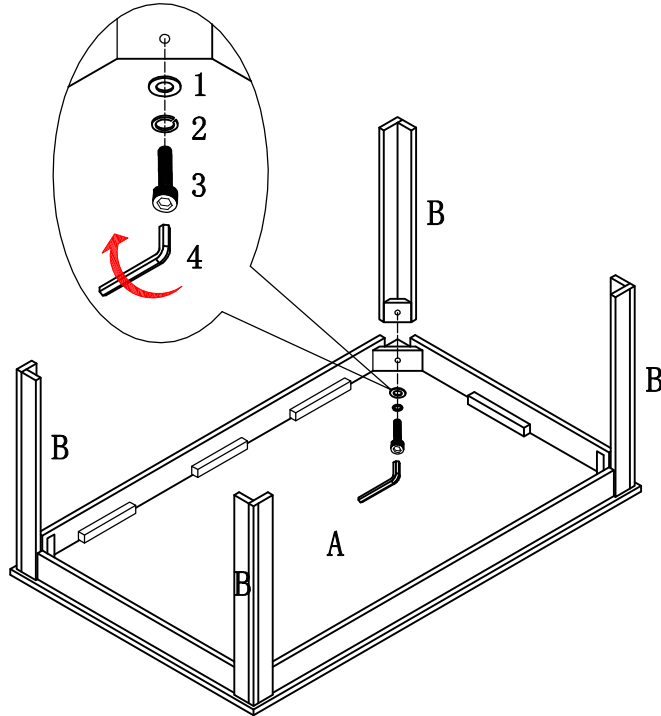

ASSEMBLY INSTRUCTIONS

STEP 1