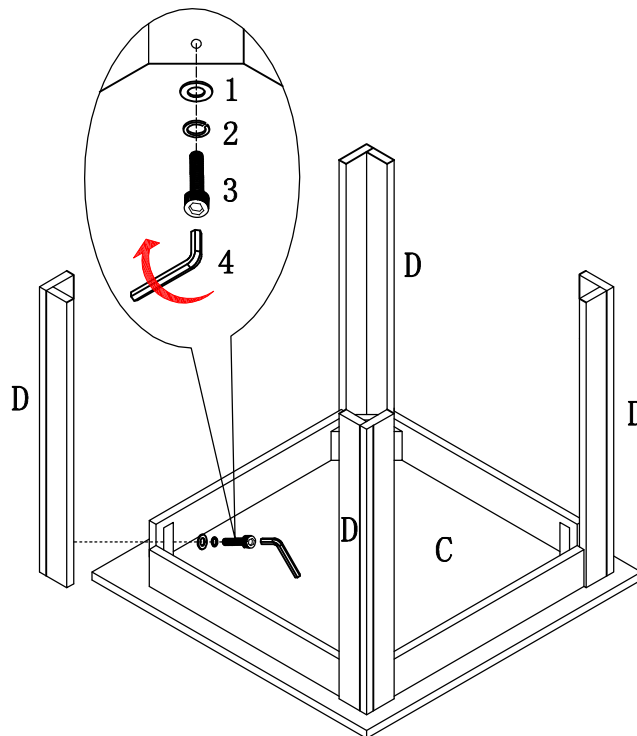

## PARTS IDENTIFICATION

(A) WOOD TOP-COFFEE TABLE

1 PC

(C) WOOD TOP-END TABLE

2 PCS

(B) LEG-COFFEE TABLE

4 PCS

(D) LEG-END TABLE

## HARDWARE IDENTIFICATION

1	WASHER	ø5/16*22mm		12pcs
2	LOCK WASHER	ø5/16mm		12pcs
3	BOLT	ø5/16*2-1/4"mm		12pcs
4	ALLEN WRENCH	5mm		1pc

# DIMENSION