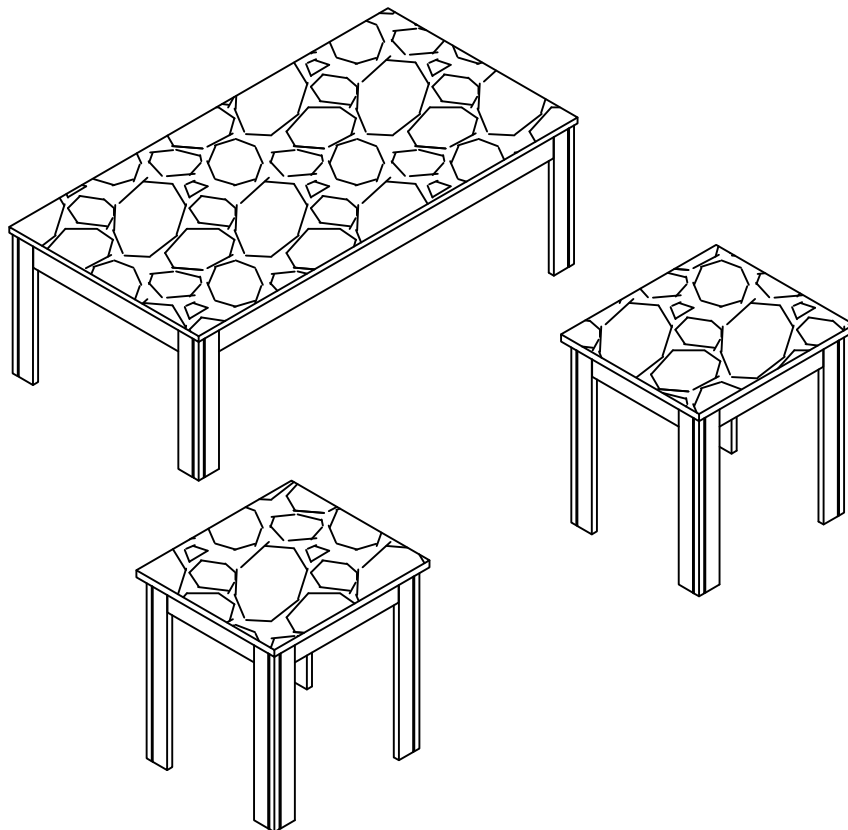

# *ASSEMBLY INSTRUCTIONS*

***3 Pc Set***

## PARTS IDENTIFICATION

(A) WOOD TOP-COFFEE TABLE

1 PC

(C) WOOD TOP-END TABLE

2 PCS

(B) LEG-COFFEE TABLE

4 PCS

(D) LEG-END TABLE

# DIMENSION