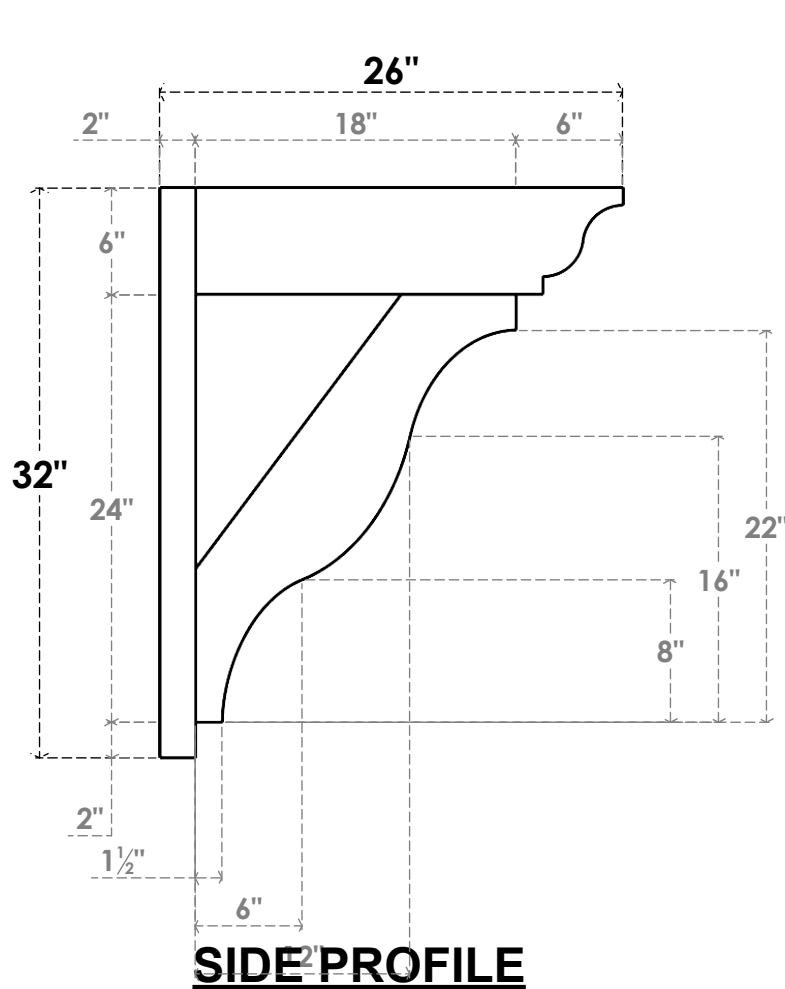

ITEM NUMBER: OUTUROC060X080X26000X32000X060X020X060FST04RCPR

6"W TOP X 8"W BACK X 26"D X 32"H X 6"T TOP X 2"T BACK TIMBERTHANE ROUGH CEDAR FUNSTON FAUX WOOD OPEN OUTLOOKER, TRADITIONAL TOP AND BLOCK BACK, 6"W CLOSED BRACE, PRIMED TAN