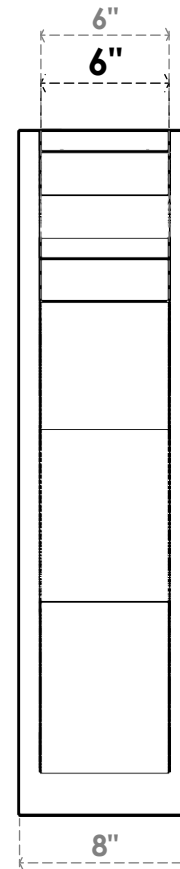

ITEM NUMBER: OUTUROC060X080X26000X32000X060X020X060FST04RCPR

6"W TOP X 8"W BACK X 26"D X 32"H X 6"T TOP X 2"T BACK TIMBERTHANE ROUGH CEDAR FUNSTON FAUX WOOD OPEN OUTLOOKER, TRADITIONAL TOP AND BLOCK BACK, 6"W CLOSED BRACE, PRIMED TAN

EKENA MILLWORK
2300 WEST MAIN ST.
CLARKSVILLE, TX 75426
TOLL FREE: 866-607-0453
WWW.EKENAMILLWORK.COM

NOTES

1. INSTALLATION TO BE COMPLETED IN ACCORDANCE WITH MANUFACTURER'S SPECIFICATIONS.
2. DRAWING MAY NOT BE TO SCALE
3. THIS DRAWING IS INTENDED FOR DESIGN AND PLANNING PURPOSES ONLY.
4. ALL INFORMATION CONTAINED HEREIN WAS CURRENT AT THE TIME OF DEVELOPMENT BUT MUST BE REVIEWED AND APPROVED BY THE PRODUCT MANUFACTURER TO BE CONSIDERED ACCURATE.
5. TIMBERTHANE ARCHITECTURAL PRODUCTS ARE MADE FROM HIGH DENSITY URETHANE AND COME FACTORY PRIMED