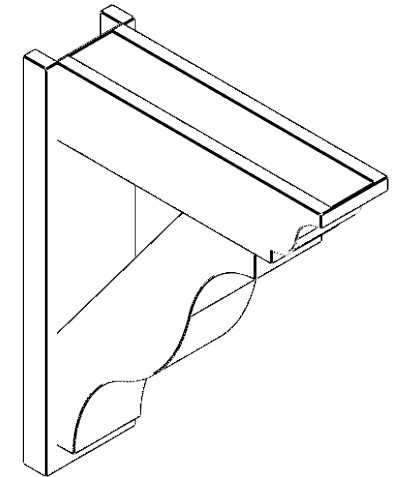

ITEM NUMBER: OUTUROC060X080X26000X32000X060X020X060FST04RCPR

6"W TOP X 8"W BACK X 26"D X 32"H X 6"T TOP X 2"T BACK TIMBERTHANE ROUGH CEDAR FUNSTON FAUX WOOD OPEN OUTLOOKER, TRADITIONAL TOP AND BLOCK BACK, 6"W CLOSED BRACE, PRIMED TAN

EKENA MILLWORK
2300 WEST MAIN ST.
CLARKSVILLE, TX 75426
TOLL FREE: 866-607-0453
WWW.EKENAMILLWORK.COM

NOTES

1. INSTALLATION TO BE COMPLETED IN ACCORDANCE WITH MANUFACTURER'S SPECIFICATIONS.
2. DRAWING MAY NOT BE TO SCALE
3. THIS DRAWING IS INTENDED FOR DESIGN AND PLANNING PURPOSES ONLY.
4. ALL INFORMATION CONTAINED HEREIN WAS CURRENT AT THE TIME OF DEVELOPMENT BUT MUST BE REVIEWED AND APPROVED BY THE PRODUCT MANUFACTURER TO BE CONSIDERED ACCURATE.
5. TIMBERTHANE ARCHITECTURAL PRODUCTS ARE MADE FROM HIGH DENSITY URETHANE AND COME FACTORY PRIMED