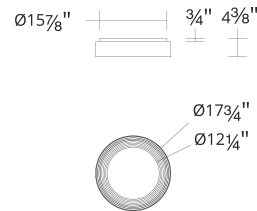

FINISHES:

LINE DRAWING

FM701618

WAC LIGHTING

Gaston

Flush Mount 4CCT

Fixture Type: _____
Catalog Number: _____
Project: _____
Location: _____

Model & Size	Color Temp	Finish	LED Watts	LED Lumens	Delivered Lumens
FM701626 26"	2700K/3000K/3500K/4000K	BK/GO Black/Gold WT/GO White/Gold	36.7W	2976	2270