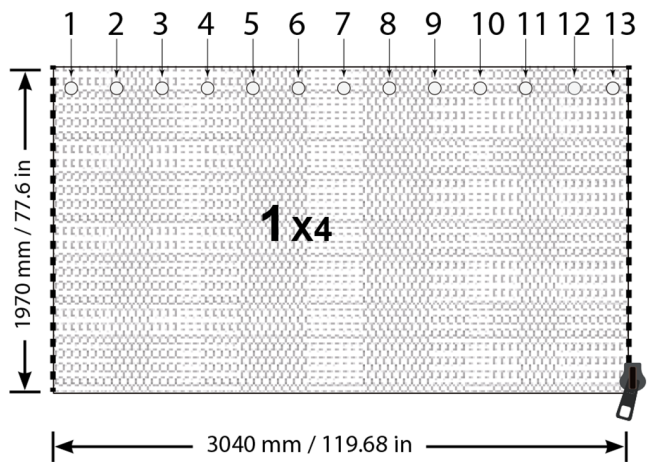

# SOJAG | TURIA 10x12

Rideaux/ Curtains

march 2022