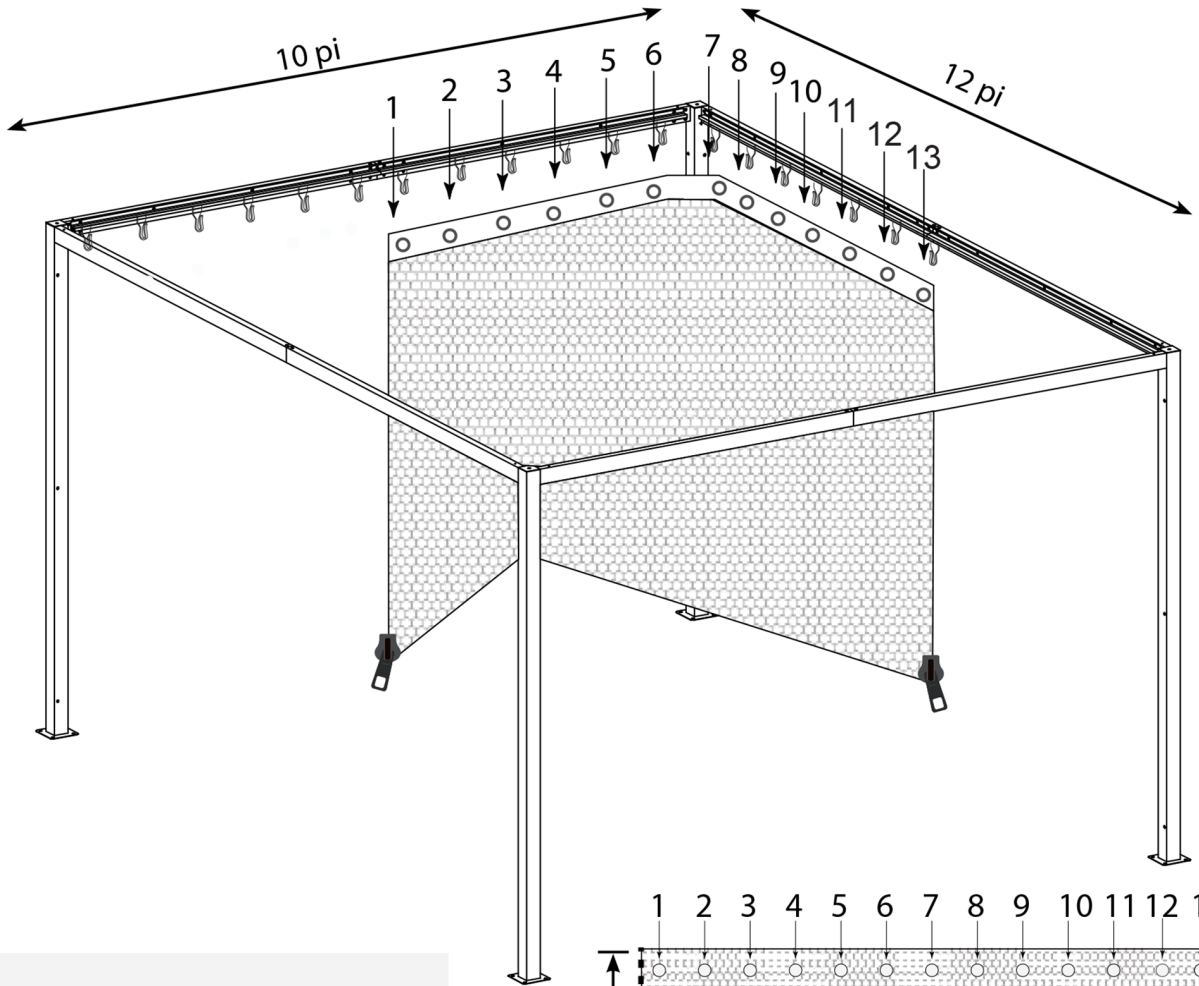

# SOJAG | TURIA 10x12

Rideaux/ Curtains

march 2022