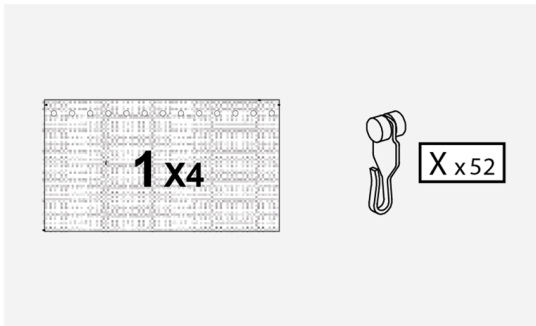

# SOJAG | TURIA 10x12

Rideaux/ Curtains

march 2022