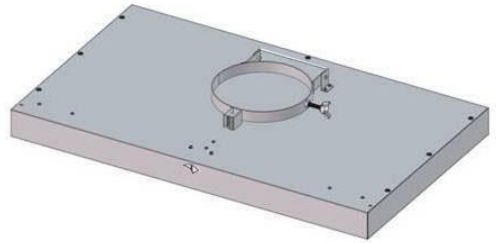

Package Parts List
Liste des pièces de l'emballage
Lista de contenido del paquete

1

2

3

4

5

6

7

8

9

10

x2