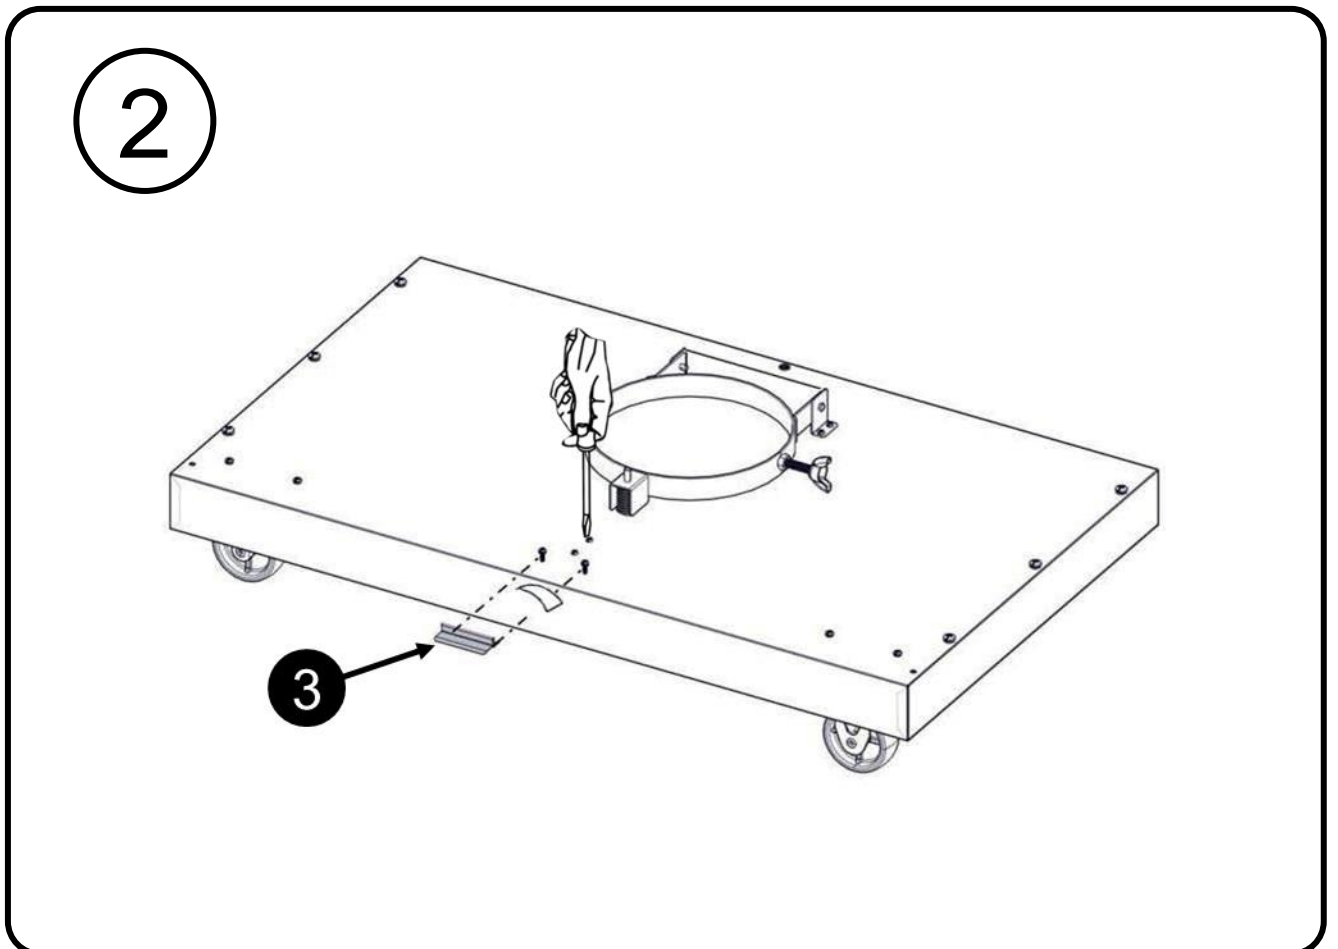

Flat Washer 5/32"
 Rondelle plate 5/32"
 Arandela plana 5/32"

Truss Head Screw
 5/32 - 32 x 3/8"
 Vis cruciforme
 5/32 - 32 x 3/8"
 Tornillo de cabeza ovalada
 5/32 - 32 x 3/8"

Flat Washer 1/4"
 Rondelle plate 1/4"
 Arandela plana 1/4"