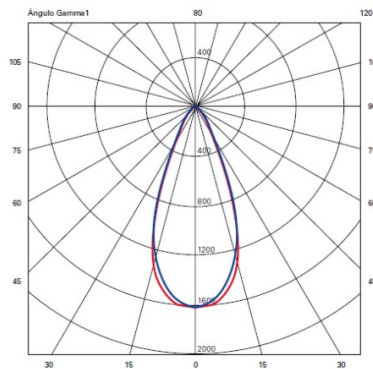

Certified by us CSA certified, listed to UL & CSA Standards

Exact Measurements: Metric

Model:	D9-2164
New:	Yes
Installation:	Surface - Ceiling/Wall
Light Color:	Warm White
Color Temperature:	3000K
Nominal Lumen:	600lm
Delivered Lumen:	431.51lm
CRI:	80.0
Fixture Finish:	Matte White
Lamp Type:	LED
Number of LEDs:	1.0
Total Wattage:	6.6W
Input Voltage:	120Vac
Constant Current:	350mA
IP Rating:	IP20
Width:	5cm / 1 15/16"
Length:	9cm / 3 9/16"
Height:	9cm / 3 9/16"
Power Supply:	Integral LED driver (12W/350mA, 120V)
Dimming:	Dimmable option available with remote driver upon request