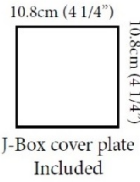

Date: _____ Project: _____

Fixture Type: _____ Specifier/Rep: _____