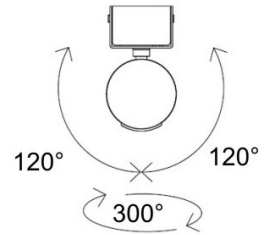

Date: _____ Project: _____

Fixture Type: _____ Specifier/Rep: _____