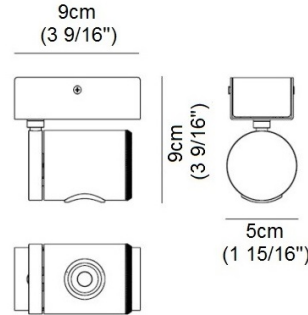

Date: _____ Project: _____

Fixture Type: _____ Specifier/Rep: _____