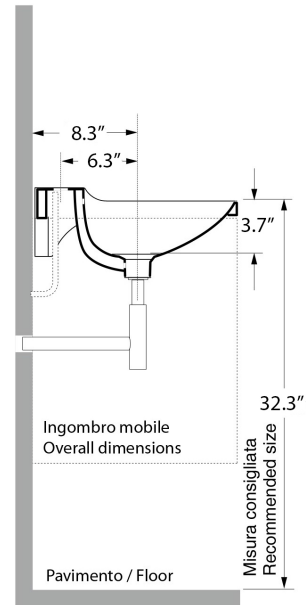

Features

- Ceramic
- With overflow
- Wall-mount installation
- With faucet hole

Buddy 3404

SKU# | Option:

- Buddy 3404 | White

<p>Collection Buddy</p>	<p>Model Buddy 3404</p>	<p>Dimensions Metric <i>1 inch = 2.54 cm</i> <i>1 inch = 25.4 mm</i></p>	 <p>1051 Lea Drive - Collegeville, PA 19426 Tel. 215 513 9400 - Fax 610 831 0215 www.ws bathcollections.com - info@ws bathcollectins.com</p>
------------------------------------	--------------------------------------	--	---

Collection
Buddy

Model |
Buddy 3404

Dimensions Metric

1 inch = 2.54 cm
1 inch = 25.4 mm

WS[®]
BATH
COLLECTIONS

1051 Lea Drive - Collegeville, PA 19426
Tel. 215 513 9400 - Fax 610 831 0215
www.ws bathcollections.com - info@ws bathcollections.com

Silicone (optional)

Collection
Buddy

Model |
Buddy 3404

Dimensions Metric
1 inch = 2.54 cm
1 inch = 25.4 mm

WS®
BATH
COLLECTIONS

1051 Lea Drive - Collegeville, PA 19426
Tel. 215 513 9400 - Fax 610 831 0215