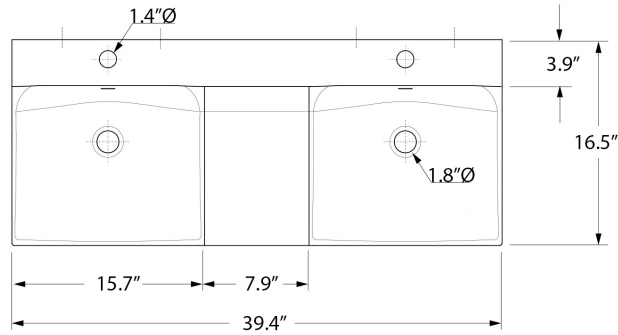

Features

- Ceramic
- With overflow
- Wall-mount installation
- With faucet hole

Buddy 3404

SKU# | Option:

- Buddy 3404 | White

<p>Collection Buddy</p>	<p>Model Buddy 3404</p>	<p>Dimensions Metric <i>1 inch = 2.54 cm</i> <i>1 inch = 25.4 mm</i></p>	 <p>1051 Lea Drive - Collegeville, PA 19426 Tel. 215 513 9400 - Fax 610 831 0215 www.ws bathcollections.com - info@ws bathcollectins.com</p>
------------------------------------	--------------------------------------	--	---

Collection
Buddy

Model |
Buddy 3404

Dimensions Metric

1 inch = 2.54 cm
1 inch = 25.4 mm

WS[®]
BATH
COLLECTIONS

1051 Lea Drive - Collegeville, PA 19426
Tel. 215 513 9400 - Fax 610 831 0215
www.ws bathcollections.com - info@ws bathcollections.com

Silicone (optional)

Collection
Buddy

Model |
Buddy 3404

Dimensions Metric
1 inch = 2.54 cm
1 inch = 25.4 mm

WS®
BATH
COLLECTIONS

1051 Lea Drive - Collegeville, PA 19426
Tel. 215 513 9400 - Fax 610 831 0215