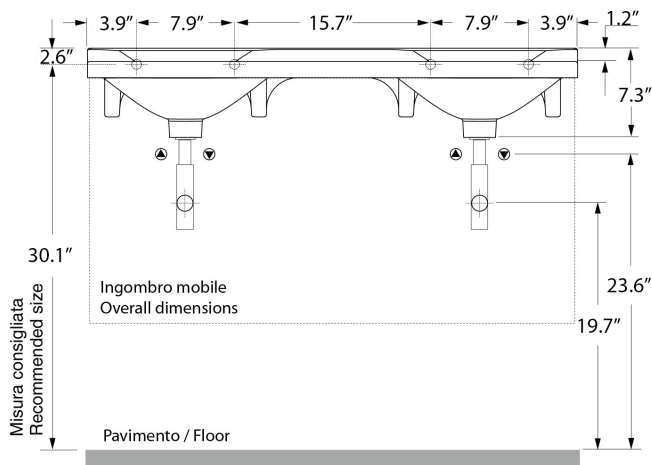

Features

- Ceramic
- With overflow
- Wall-mount installation
- With faucet hole

Buddy 3404

SKU# | Option:

- Buddy 3404 | White

<p>Collection Buddy</p>	<p>Model Buddy 3404</p>	<p>Dimensions Metric <i>1 inch = 2.54 cm</i> <i>1 inch = 25.4 mm</i></p>	 <p>1051 Lea Drive - Collegeville, PA 19426 Tel. 215 513 9400 - Fax 610 831 0215 www.ws bathcollections.com - info@ws bathcollectins.com</p>
------------------------------------	--------------------------------------	--	---

Collection
Buddy

Model |
Buddy 3404

Dimensions Metric

1 inch = 2.54 cm
1 inch = 25.4 mm

WS[®]
BATH
COLLECTIONS

1051 Lea Drive - Collegeville, PA 19426
Tel. 215 513 9400 - Fax 610 831 0215
www.ws bathcollections.com - info@ws bathcollections.com

Silicone (optional)

Collection
Buddy

Model |
Buddy 3404

Dimensions Metric
1 inch = 2.54 cm
1 inch = 25.4 mm

WS®
BATH
COLLECTIONS

1051 Lea Drive - Collegeville, PA 19426
Tel. 215 513 9400 - Fax 610 831 0215