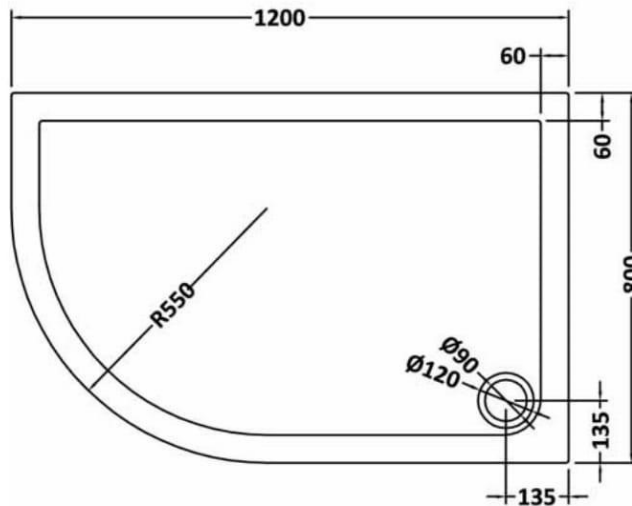

CUSTOMER DATA SHEET - SHOWER TRAYS

DESCRIPTION: Offset Quad Tray Lh 1200X800x40

**1200 x 800 OFFSET
QUADRANT TRAY LH**

PRODUCT DIMENSIONS

Length (mm)	Width (mm)	Height (mm)	Nett Wgt Kg
1200	800	40	23.3

PACKAGING DIMENSIONS

Length (mm)	Width (mm)	Height (mm)	Gross Wgt Kg
1200	800	40	23.3

PACKAGING DATA

Box Colour	Shrinkwrap & Polystyrene		
Box Qty	1	Label Colour	White Label
Label Size	100 x 50	Label Qty	2

OUTER BOX DIMENSIONS (If Applicable)

Length (mm)	Width (mm)	Height (mm)	Gross Wgt Kg

PRODUCT DETAILS

Country of Origin	United Kingdom
Fitting Instruction	Yes
Product Material	Acrylic Capped ABS Caco3 & Pu
Mat' Colour Ref'	European White
Waste Required	