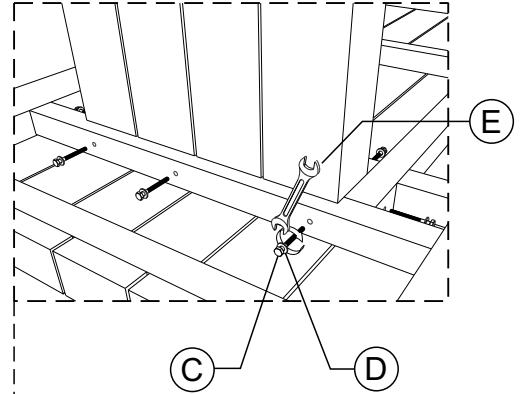

# ASSEMBLY INSTRUCTIONS OUTDOOR DINING TABLE

A = 1 Pc

B = 2 Pcs

HEXA BOLT  
M8 X 70 MM  
C = 16 Pcs

RING  
D = 16 Pcs

E = 1 Pc

1

2