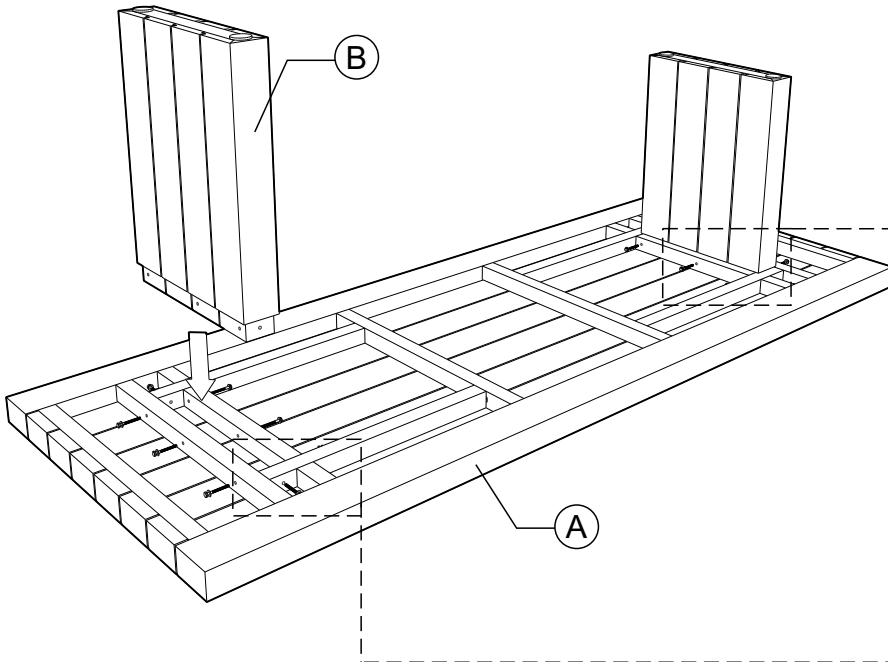

# ASSEMBLY INSTRUCTIONS OUTDOOR DINING TABLE

A = 1 Pc

B = 2 Pcs

HEXA BOLT  
M8 X 70 MM  
C = 16 Pcs

RING  
D = 16 Pcs

E = 1 Pc

1

2