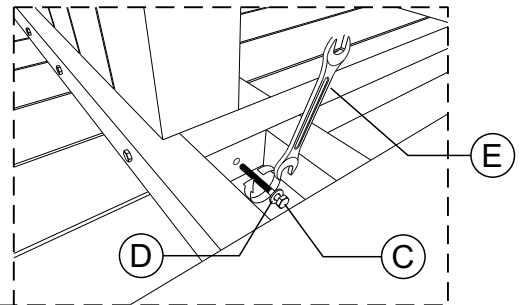

# ASSEMBLY INSTRUCTIONS OUTDOOR DINING TABLE

A = 1 Pc

B = 2 Pcs

HEXA BOLT  
M8 X 70 MM  
C = 16 Pcs

RING  
D = 16 Pcs

E = 1 Pc

1

2