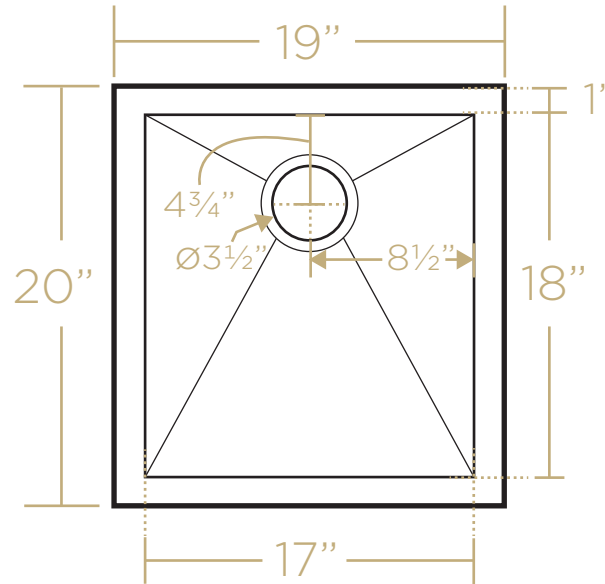

TOP

SIDE

L x W x H

Overall Dimensions

19 x 20" x 10"

Inside Bowl Dimensions

17" x 18" x 10"

18 lbs.