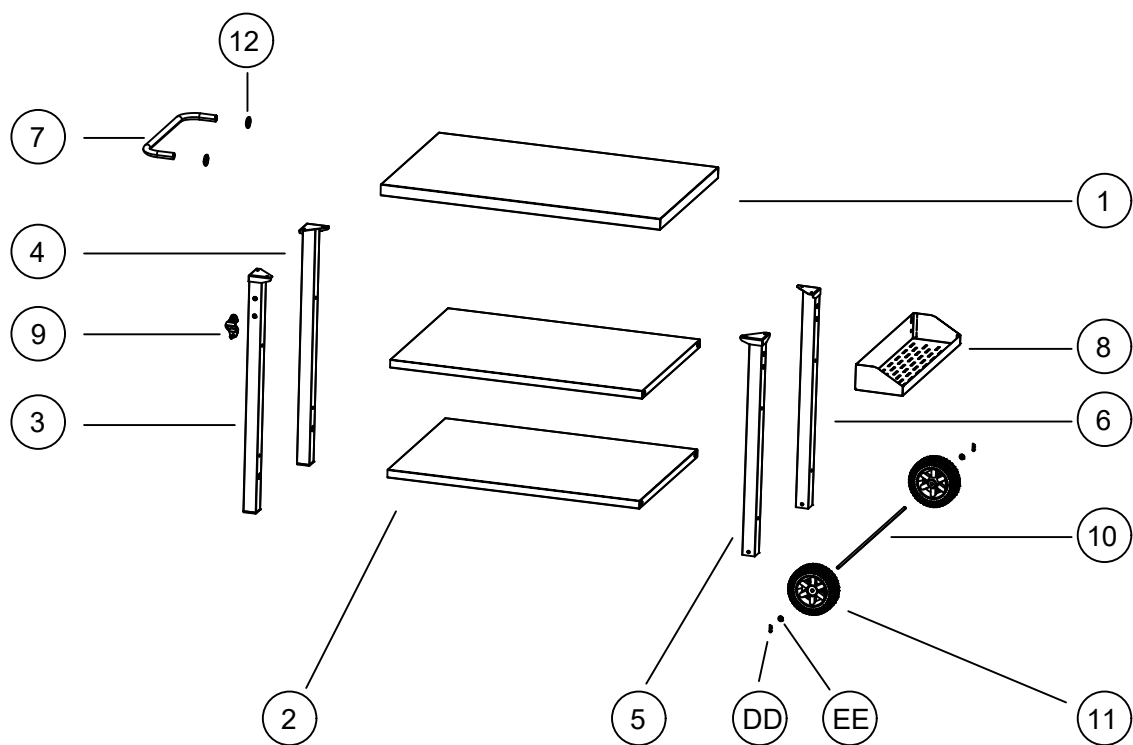

# IMPORTANT INSTRUCTIONS AND OPERATING MANUAL

**Model: GA8104**

**PACKAGE CONTENTS (GA8104)**

---

**PACKAGE CONTENTS (GA8104)**

No.	Parts Name	Parts Diagram	Qty.
1	Table		1
2	Bottom shelf		2
3	Left front leg tube		1
4	Left hindleg tube		1
5	Right front leg pipe		1
6	Right rear leg cylinder		1
7	Lid handle		1
8	Storage basket		1
9	Bottle opener		1

**PACKAGE CONTENTS (GA8104)**

No.	Parts Name	Parts Diagram	Qty.
10	Wheel axle		1
11	Wheel		2
12	Gasket		2

Hardware Contents			
AA	M6x12 Screw		14
BB	M6x12 Screw		2
CC	M6x50 Screw		8
DD	R sale		2
EE	Handle seat		2