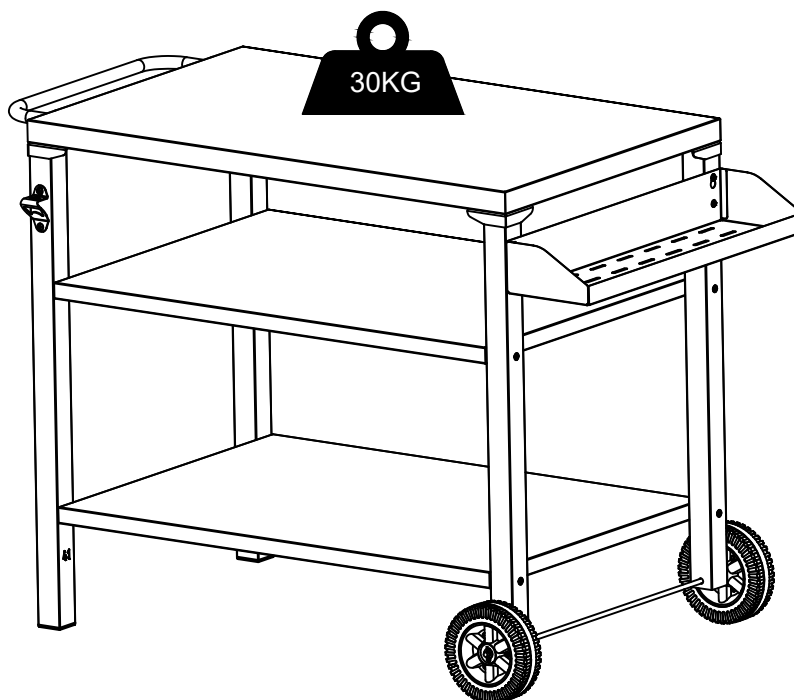

SAFETY INFORMATION

Thank you for purchasing this product!
If you have any suggestions for the product,
plsase send an email to kommokasa01@gmail.com