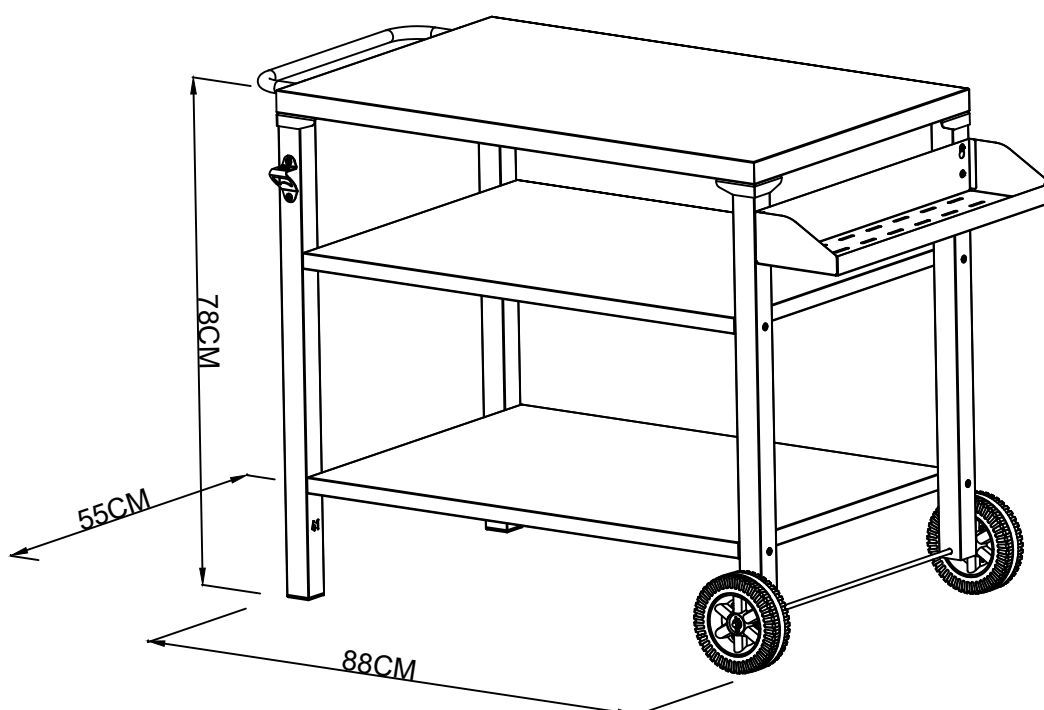

# IMPORTANT INSTRUCTIONS AND OPERATING MANUAL

**Model: GA8104**

**PACKAGE CONTENTS (GA8104)**

---

**PACKAGE CONTENTS (GA8104)**

No.	Parts Name	Parts Diagram	Qty.
1	Table		1
2	Bottom shelf		2
3	Left front leg tube		1
4	Left hindleg tube		1
5	Right front leg pipe		1
6	Right rear leg cylinder		1
7	Lid handle		1
8	Storage basket		1
9	Bottle opener		1

**PACKAGE CONTENTS (GA8104)**

No.	Parts Name	Parts Diagram	Qty.
10	Wheel axle		1
11	Wheel		2
12	Gasket		2

Hardware Contents			
AA	M6x12 Screw		14
BB	M6x12 Screw		2
CC	M6x50 Screw		8
DD	R sale		2
EE	Handle seat		2