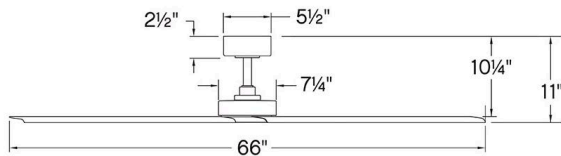

VENTO

907660FMB-NWD

VENTO 60" SMART FAN

DETAILS	
FAN FINISH:	Matte Black
BLADE COUNT:	5
SLOPE DEGREE:	20

DIMENSIONS	
WIDTH:	60"
HEIGHT:	11"

LIGHT SOURCE	
VOLTAGE:	120v

MOUNTING	
CANOPY:	6" Dia.
LEAD WIRE:	1 X 76"

SHIPPING	
CARTON LENGTH:	29
CARTON WIDTH:	13
CARTON HEIGHT:	7.8

Vento's versatile wet-rated design features a solid steel construction with sturdy composite blades complemented by a chic Matte Black or Matte White finish to blend into any setting. Simple modern industrial styling is backed by a 6-speed DC motor that is WiFi enabled and ready to connect right out of the box. Operated by the HIRO control or WiFi compatible with the Hinkley App.